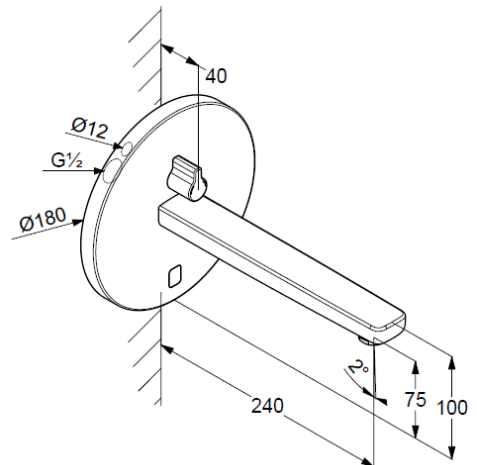

### Product description

Manufacturer KLUDI GmbH & Co. KG  
Typ: KLUDI ZENTA SL  
electronic controlled basin mixer  
Ref.: 3840105WR

electronic controlled basin mixer  
6V battery or 230V main adapter  
trim set without pre-installation set  
for pre-installation set KLUDI Ref.: 38001 and 38002  
mixing shaft with temperature handle  
optical object registration  
aerator, Spray M24  
flow rate at 3 bar 1,9 l/min.  
activation optoelectrical  
maximum water run-time ca. 2 minutes  
safety class IP65  
hygienic flushing  
EU taxonomy: max. 6 l/min. -  
Substantial Contribution (SC) possible

### Produktabbildung/ Product picture

### Maßzeichnung/ Dimensional drawing