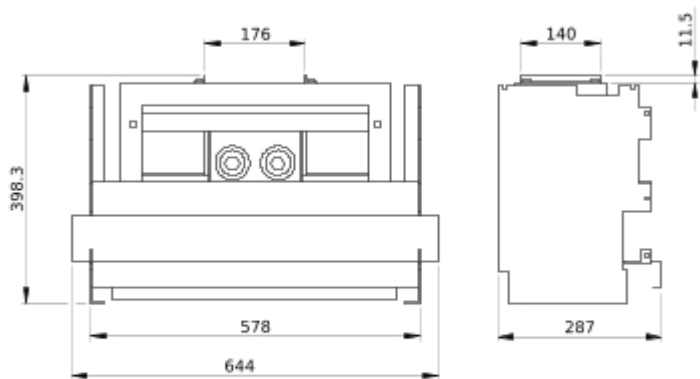

<b>kleur</b>	Natuurlijk
<b>hoogte</b>	410 mm
<b>breedte</b>	600 mm
<b>diepte</b>	285 mm
<b>gewicht product</b>	32,42 kg
<b>Quantity per set</b>	Set van 1

Technical Illustration

Dimensions

---

- All dimensions are approximate and are in mm  
- Also see technical documentation.