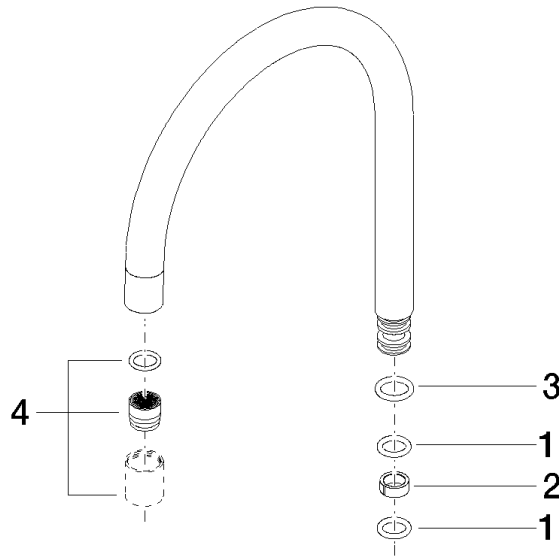

90 28 22 206 01

	Brushed Chrome	90 28 22 206 01-93
	Chrome	90 28 22 206 01-00
	Brushed Platinum	90 28 22 206 01-06
	Platinum	90 28 22 206 01-08
	Durabress (23kt Gold)	90 28 22 206 01-09
	Dark Chrome	90 28 22 206 01-19
	Brushed Durabress (23kt Gold)	90 28 22 206 01-28
	Matte Black	90 28 22 206 01-33
	Brushed Bronze (PVD)	90 28 22 206 01-42
	Brushed Champagne (22kt Gold)	90 28 22 206 01-46
	Champagne (22kt Gold)	90 28 22 206 01-47
	Brushed Dark Platinum	90 28 22 206 01-99

Spout 165 mm, 5,68 l/min. - Brushed Chrome

SPARE PARTS

90 28 22 206 01

Spout 165 mm, 5,68 l/min. - Brushed Chrome

SPARE PARTS

90 28 22 206 01

90 28 22 206 01

Parts for other finishes can be found here: [Chrome](#)

Spare parts list

No.	Item Number	Name	Quantity used	Delivery time
2	90 14 15 020 03 90	Support ring -	1.00	14
1	90 14 10 011 00 90	O-Ring EPDM 70 11,0 x 2,5 mm -	2.00	14
4	90 23 01 067 03-93	Aerator laminar M16x1 - Brushed Chrome	1.00	40
3	90 14 15 021 00 90	Ring Ø 19,5 x 5,4 mm -	1.00	14