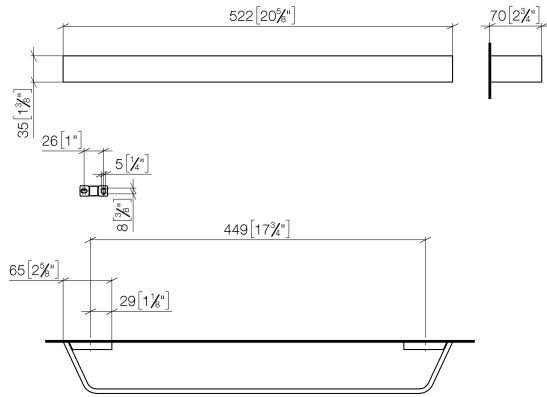

83 045 705 Product version from 3/9/2015

- gauge 449 mm
- width 523mm
- height 35 mm
- 70mm projection

	Chrome	83 045 705-00
	Brushed Platinum	83 045 705-06
	Dark Chrome	83 045 705-19
	Brushed Light Gold (PVD)	83 045 705-27
	Brushed Champagne (22kt Gold)	83 045 705-46
	Champagne (22kt Gold)	83 045 705-47
	Brushed Dark Platinum	83 045 705-99

**CL.1 Towel bar - Chrome**

CL.1

83 045 705 Product version from 3/9/2015

mm [inches]

83 045 705 Product version from 3/9/2015

Parts for other finishes can be found here: Brushed Platinum

### Spare parts list

No.	Item Number	Name	Quantity used	Delivery time
	3 08 17 70 500-00	Holder Wall bracket left 60 x 12 x 35 mm - Chrome	1.00	20
	1 05 17 20 758 00 90	Attachment set 37 x 14 x 65 mm -	2.00	14
	6 04 31 11 113 00 90	Mounting Threaded pin M5 x 12 mm -	2.00	14
	5 08 17 70 501-00	Holder Wall bracket right 60 x 12 x 35 mm - Chrome	1.00	20
	4 08 17 70 551-00	Holder for towel rail Rod 523 x 35 x 70 mm - Chrome	1.00	20
	2 09 30 30 191 90	Mounting Cylinder head screw with hexagon socket M3 x 5 mm -	6.00	14