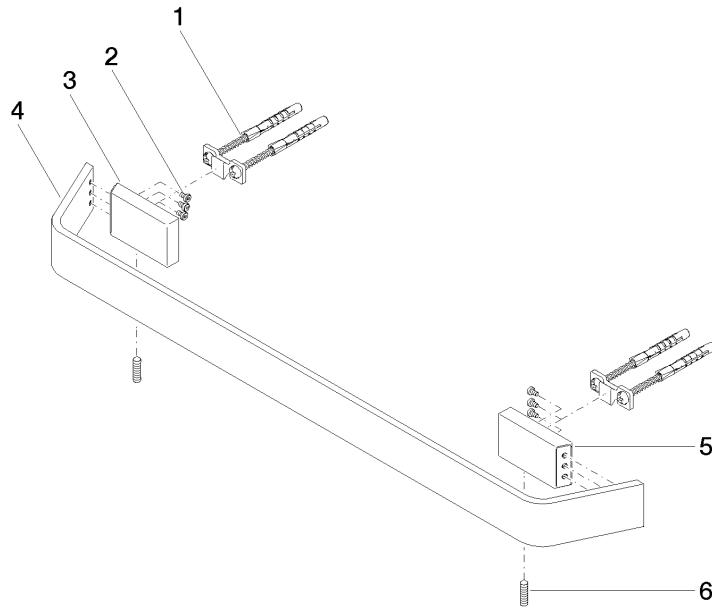

83 045 705 Product version from 3/9/2015

- gauge 449 mm
- width 523mm
- height 35 mm
- 70mm projection

	Chrome	83 045 705-00
	Brushed Platinum	83 045 705-06
	Dark Chrome	83 045 705-19
	Brushed Light Gold (PVD)	83 045 705-27
	Brushed Champagne (22kt Gold)	83 045 705-46
	Champagne (22kt Gold)	83 045 705-47
	Brushed Dark Platinum	83 045 705-99

**CL.1 Towel bar - Chrome**

CL.1

83 045 705 Product version from 3/9/2015

mm [inches]

83 045 705 Product version from 3/9/2015

Parts for other finishes can be found here: Brushed Platinum

### Spare parts list

No.	Item Number	Name	Quantity used	Delivery time
	3 08 17 70 500-00	Holder Wall bracket left 60 x 12 x 35 mm - Chrome	1.00	20
	1 05 17 20 758 00 90	Attachment set 37 x 14 x 65 mm -	2.00	14
	6 04 31 11 113 00 90	Mounting Threaded pin M5 x 12 mm -	2.00	14
	5 08 17 70 501-00	Holder Wall bracket right 60 x 12 x 35 mm - Chrome	1.00	20
	4 08 17 70 551-00	Holder for towel rail Rod 523 x 35 x 70 mm - Chrome	1.00	20
	2 09 30 30 191 90	Mounting Cylinder head screw with hexagon socket M3 x 5 mm -	6.00	14