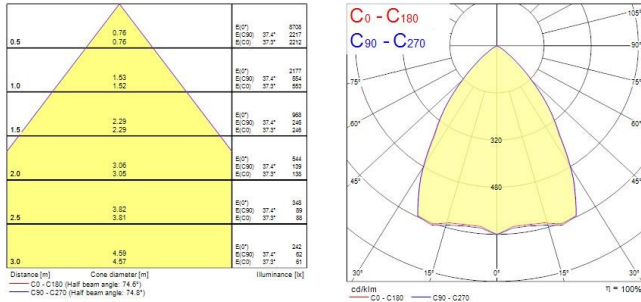

Optix Recessed 1200x300

OPTIX RECESSED 1200X300 1L 4000K ALU DALI
2023657

PRODUCT OVERVIEW

Product name	OPTIX RECESSED 1200X300 1L 4000K ALU DALI
Technology	LED (3 SDCM)
Cap/Base	N/A
Housing	Steel
Mount	Ceiling recessed mounting
Fixture rating	Enclosed
Warranty	5 years
Fixture luminous flux (lm)	3400
Luminaire efficacy (lm/W)	126
Colour temperature (K)	4000
Light colour	Neutral White
CRI (Ra)	80
Colour Variation Initial (SDCM)	SDCM3
Glare control	< 19
Photobiological Risk Group	RG1
Total power consumption (W)	27
Electrical protection	Class I
Control gear type	LED driver constant current
LED Flickering Rate	Ultra low (5% or less)
Housing colour	RAL 9016 - Traffic white / Bezel
IP rating	IP20
IK rating	IK07
Product EAN number	5025768236572

PHOTOMETRY

Optix Recessed 1200x300

OPTIX RECESSED 1200X300 1L 4000K ALU DALI
2023657

TECHNICAL DRAWINGS