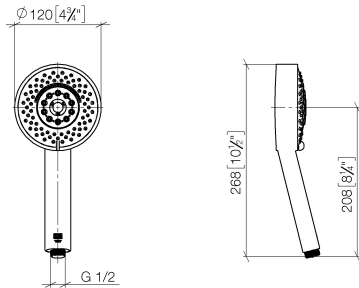

28 012 979

- spray head Ø 120mm
- Four settings: COMPACT RAIN, COMPACT SOFT FLOW, COMPACT AQUAPRESSURE FLOW, COMPACT CASCADE, max. flow rate 6.8 l/min (at 3 bar)
- Function from: 6 l/min
- 1/2" connection
- inherently safe from back flow
- with anti-scale system

**Notes:**

- This product can help a building meet the requirements of Green Building Rating Systems, e.g. LEED®, BREEAM®, DGNB

	Brushed Gold (PVD)	28 012 979-37 0010
	Chrome	28 012 979-00 0010
	Brushed Platinum	28 012 979-06 0010
	Platinum	28 012 979-08 0010
	Dark Chrome	28 012 979-19 0010
	Light Gold (PVD)	28 012 979-26 0010
	Brushed Light Gold (PVD)	28 012 979-27 0010
	Brushed Durabronze (23kt Gold)	28 012 979-28 0010
	Matte Black	28 012 979-33 0010
	Brushed Dark Brass (PVD)	28 012 979-39 0010
	Brushed Bronze (PVD)	28 012 979-42 0010
	Brushed Dark Bronze (PVD)	28 012 979-43 0010
	Brushed Champagne (22kt Gold)	28 012 979-46 0010
	Champagne (22kt Gold)	28 012 979-47 0010
	Brushed Chrome	28 012 979-93 0010
	Brushed Dark Platinum	28 012 979-99 0010

28 012 979

mm [inches]

Codes & Standards

DIN 4109

EN 1112

ISO 3822

Ü-Zeichen

Certificates and sustainability