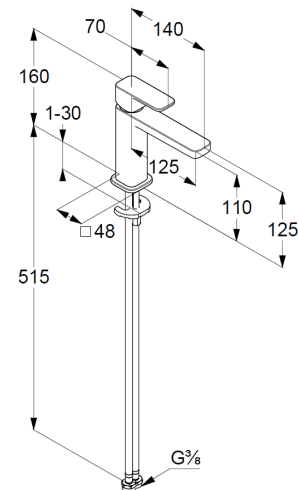

ceramic cartridge with hot water safety device

flow rate at 3 bar 4,5 l/min.

flexible hoses G3/8 DVGW approved

rapid installation set

EU taxonomy: max. 6 l/min. -

Substantial Contribution (SC) possible

Produktabbildung/ Product picture

Maßzeichnung/ Dimensional drawing

Durchfluss/ Flow rate