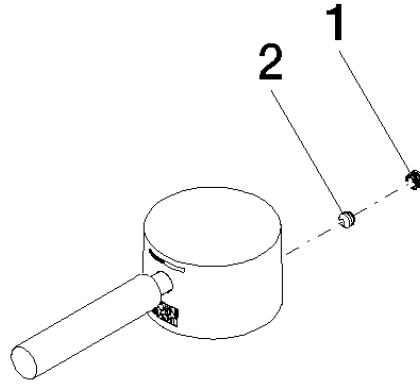

Lever - Brushed Chrome

SPARE PARTS

90 20 66 031 00 Product version from 4/1/2025

	Brushed Chrome	90 20 66 031 00-93
	Chrome	90 20 66 031 00-00
	Brushed Platinum	90 20 66 031 00-06
	Dark Chrome	90 20 66 031 00-19
	Light Gold (PVD)	90 20 66 031 00-26
	Brushed Light Gold (PVD)	90 20 66 031 00-27
	Matte Black	90 20 66 031 00-33
	Brushed Dark Brass (PVD)	90 20 66 031 00-39
	Brushed Bronze (PVD)	90 20 66 031 00-42
	Brushed Champagne (22kt Gold)	90 20 66 031 00-46
	Champagne (22kt Gold)	90 20 66 031 00-47
	Brushed Dark Platinum	90 20 66 031 00-99

Lever - Brushed Chrome

SPARE PARTS

90 20 66 031 00 Product version from 4/1/2025

Lever - Brushed Chrome

SPARE PARTS

90 20 66 031 00 Product version from 4/1/2025

90 20 66 031 00 Product version from 4/1/2025

Parts for other finishes can be found here: [Chrome](#)

Spare parts list

No.	Item Number	Name	Quantity used	Delivery time
1	90 31 20 109 00 90	Plug -	1.00	14
2	90 31 11 063 00 90	Mounting Threaded pin with hexagon socket with cup point M5 x 4 mm -	1.00	14