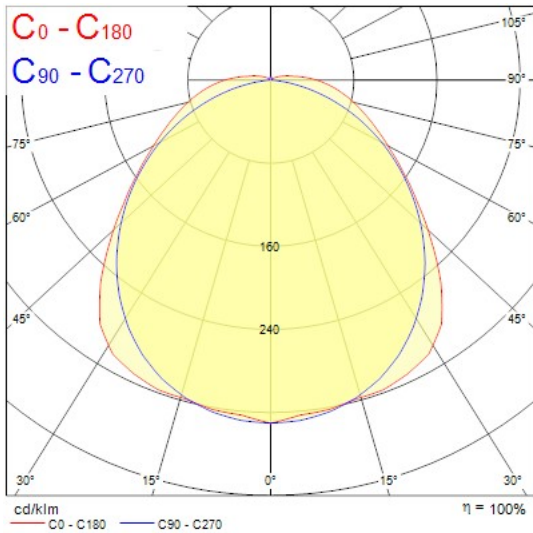

RESISTO 1200 IP66 5000LM 840 MW EM 0010339

Total power consumption (W)	39
Electrical protection	Class I
Control gear type	LED driver constant current
Dimmable	No
Housing colour	Grey
IP rating	IP66
IK rating	IK08
Product EAN number	5410288103396
Warranty	5 years
Dimming method	N/A

Photometry