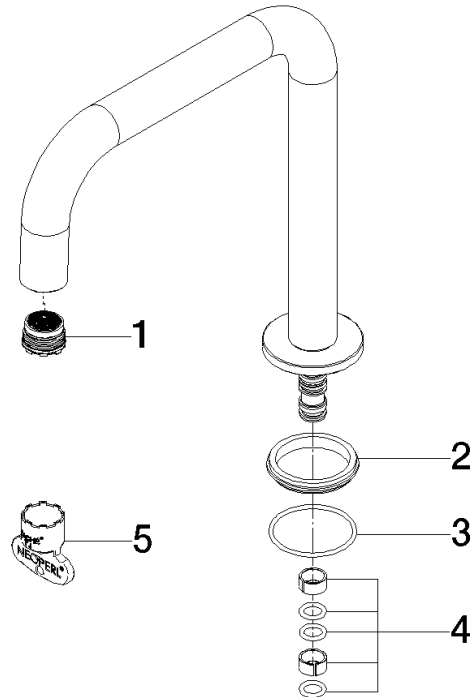

Spout 165 mm, 7 l/min. - Brushed Durabronze (23kt Gold)

SPARE PARTS

90 28 22 285 00

	Brushed Durabronze (23kt Gold)	90 28 22 285 00-28
	Chrome	90 28 22 285 00-00
	Brushed Platinum	90 28 22 285 00-06
	Platinum	90 28 22 285 00-08
	Durabronze (23kt Gold)	90 28 22 285 00-09
	Dark Chrome	90 28 22 285 00-19
	Matte Black	90 28 22 285 00-33
	Brushed Bronze (PVD)	90 28 22 285 00-42
	Brushed Champagne (22kt Gold)	90 28 22 285 00-46
	Champagne (22kt Gold)	90 28 22 285 00-47
	Brushed Chrome	90 28 22 285 00-93
	Brushed Dark Platinum	90 28 22 285 00-99

Spout 165 mm, 7 l/min. - Brushed Durabron (23kt Gold)

SPARE PARTS

90 28 22 285 00

Spout 165 mm, 7 l/min. - Brushed Durabron (23kt Gold)

SPARE PARTS

90 28 22 285 00

90 28 22 285 00

Parts for other finishes can be found here: [Chrome](#)

Spare parts list

No.	Item Number	Name	Quantity used	Delivery time
5	90 30 09 023 00 90	Spanner -	1.00	14
3	90 14 10 500 00 90	O-Ring EPDM 70 34,65 x 1,78 mm -	1.00	14
4	90 28 10 184 00 90	Seal set for spout -	1.00	14
2	90 30 11 285 00 90	Disc Ø 41 x 4,5 mm -	1.00	14
1	90 29 03 132 00 90	Aerator insert M18.5 x 1 -	1.00	14