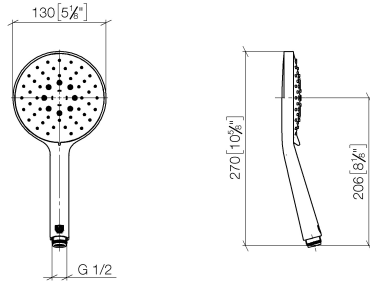

28 016 979

- spray head Ø 130 mm
- Three or five settings: COMPACT RAIN, COMPACT SOFT FLOW, COMPACT AQUAPRESSURE FLOW, max. flow rate 6.8 l/min (at 3 bar)
- Function from: 6.8 l/min
- 1/2" connection
- inherently safe from back flow.
- with anti-scale system

**Notes:**

- This product can help a building meet the requirements of Green Building Rating Systems, e.g. LEED®, BREEAM®, DGNB

	Brushed Gold (PVD)	28 016 979-37 0010
	Chrome	28 016 979-00 0010
	Brushed Platinum	28 016 979-06 0010
	Platinum	28 016 979-08 0010
	Dark Chrome	28 016 979-19 0010
	Light Gold (PVD)	28 016 979-26 0010
	Brushed Light Gold (PVD)	28 016 979-27 0010
	Brushed Durabronze (23kt Gold)	28 016 979-28 0010
	Matte Black	28 016 979-33 0010
	Brushed Dark Brass (PVD)	28 016 979-39 0010
	Brushed Bronze (PVD)	28 016 979-42 0010
	Brushed Dark Bronze (PVD)	28 016 979-43 0010
	Brushed Champagne (22kt Gold)	28 016 979-46 0010
	Champagne (22kt Gold)	28 016 979-47 0010
	Brushed Chrome	28 016 979-93 0010
	Brushed Dark Platinum	28 016 979-99 0010

28 016 979

mm [inches]

Codes & Standards

DIN 4109

ISO 3822

Ü-Zeichen

Certificates and sustainability

LGA\_29