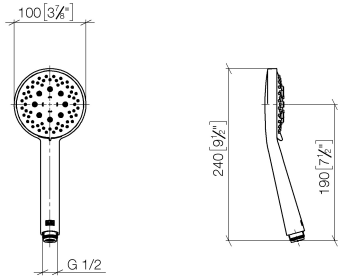

28 018 979

- spray head Ø 100mm
- Three or five settings: COMPACT RAIN, COMPACT SOFT FLOW, COMPACT AQUAPRESSURE FLOW, max. flow rate 15 l/min (at 3 bar)
- Function from: 6.8 l/min
- 1/2" connection
- inherently safe from back flow
- with anti-scale system

Notes:

	Brushed Gold (PVD)	28 018 979-37
	Chrome	28 018 979-00
	Brushed Platinum	28 018 979-06
	Platinum	28 018 979-08
	Dark Chrome	28 018 979-19
	Light Gold (PVD)	28 018 979-26
	Brushed Light Gold (PVD)	28 018 979-27
	Brushed Durabronze (23kt Gold)	28 018 979-28
	Matte Black	28 018 979-33
	Brushed Dark Brass (PVD)	28 018 979-39
	Brushed Bronze (PVD)	28 018 979-42
	Brushed Dark Bronze (PVD)	28 018 979-43
	Brushed Champagne (22kt Gold)	28 018 979-46
	Champagne (22kt Gold)	28 018 979-47
	Brushed Chrome	28 018 979-93
	Brushed Dark Platinum	28 018 979-99

28 018 979

mm [inches]

Flow rate chart

Codes & Standards

DIN 4109

ISO 3822

Scottish Water
Byelaws

UK Water Supply
Regulations

Ü-Zeichen

Hand shower 100 mm - Brushed Gold (PVD)

SERIES-VARIOUS

28 018 979

Certificates and sustainability

LGA_29

WRAS_2210

28 018 979