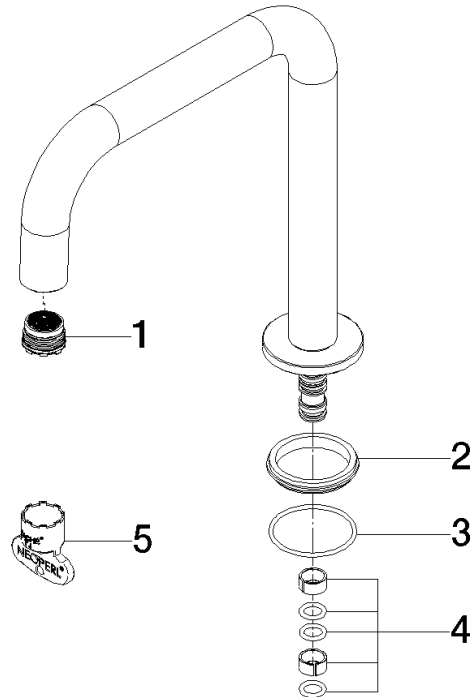

90 28 22 285 00

	Brushed Chrome	90 28 22 285 00-93
	Chrome	90 28 22 285 00-00
	Brushed Platinum	90 28 22 285 00-06
	Platinum	90 28 22 285 00-08
	Durabress (23kt Gold)	90 28 22 285 00-09
	Dark Chrome	90 28 22 285 00-19
	Brushed Durabress (23kt Gold)	90 28 22 285 00-28
	Matte Black	90 28 22 285 00-33
	Brushed Bronze (PVD)	90 28 22 285 00-42
	Brushed Champagne (22kt Gold)	90 28 22 285 00-46
	Champagne (22kt Gold)	90 28 22 285 00-47
	Brushed Dark Platinum	90 28 22 285 00-99

Spout 165 mm, 7 l/min. - Brushed Chrome

SPARE PARTS

90 28 22 285 00

Spout 165 mm, 7 l/min. - Brushed Chrome

SPARE PARTS

90 28 22 285 00

90 28 22 285 00

Parts for other finishes can be found here: [Chrome](#)

Spare parts list

No.	Item Number	Name	Quantity used	Delivery time
5	90 30 09 023 00 90	Spanner -	1.00	14
4	90 28 10 184 00 90	Seal set for spout -	1.00	14
3	90 14 10 500 00 90	O-Ring EPDM 70 34,65 x 1,78 mm -	1.00	14
1	90 29 03 132 00 90	Aerator insert M18.5 x 1 -	1.00	14
2	90 30 11 285 00 90	Disc Ø 41 x 4,5 mm -	1.00	14