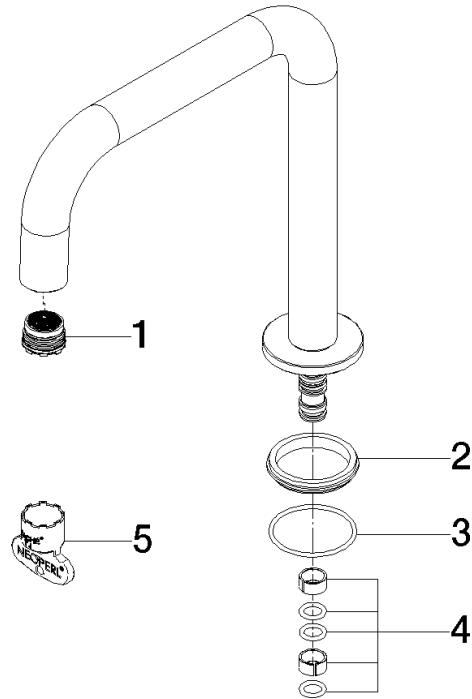

**Spout 165 mm, 7 l/min. - Brushed Dark Platinum**

SPARE PARTS

90 28 22 285 00

	Brushed Dark Platinum	90 28 22 285 00-99
	Chrome	90 28 22 285 00-00
	Brushed Platinum	90 28 22 285 00-06
	Platinum	90 28 22 285 00-08
	Durabronze (23kt Gold)	90 28 22 285 00-09
	Dark Chrome	90 28 22 285 00-19
	Brushed Durabronze (23kt Gold)	90 28 22 285 00-28
	Matte Black	90 28 22 285 00-33
	Brushed Bronze (PVD)	90 28 22 285 00-42
	Brushed Champagne (22kt Gold)	90 28 22 285 00-46
	Champagne (22kt Gold)	90 28 22 285 00-47
	Brushed Chrome	90 28 22 285 00-93

## Spout 165 mm, 7 l/min. - Brushed Dark Platinum

SPARE PARTS

---

90 28 22 285 00

## Spout 165 mm, 7 l/min. - Brushed Dark Platinum

---

SPARE PARTS

90 28 22 285 00

90 28 22 285 00

Parts for other finishes can be found here: [Chrome](#)

### Spare parts list

No.	Item Number	Name	Quantity used	Delivery time
3	90 14 10 500 00 90	O-Ring EPDM 70 34,65 x 1,78 mm -	1.00	14
5	90 30 09 023 00 90	Spanner -	1.00	14
1	90 29 03 132 00 90	Aerator insert M18.5 x 1 -	1.00	14
4	90 28 10 184 00 90	Seal set for spout -	1.00	14
2	90 30 11 285 00 90	Disc Ø 41 x 4,5 mm -	1.00	14