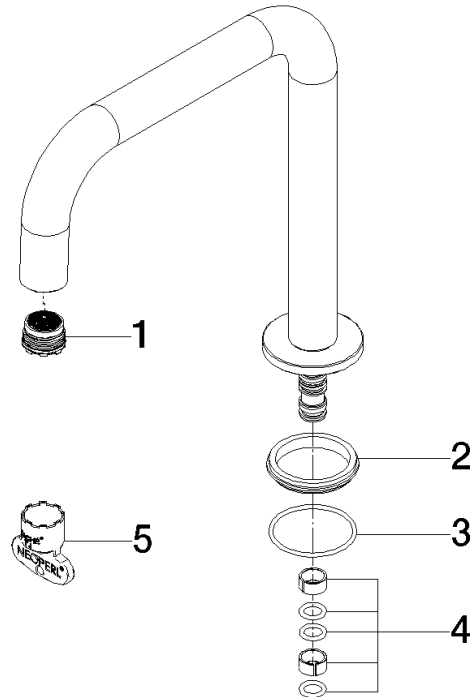

Spout 165 mm, 5,68 l/min. - Brushed Platinum

SPARE PARTS

90 28 22 285 01

	Brushed Platinum	90 28 22 285 01-06
	Chrome	90 28 22 285 01-00
	Platinum	90 28 22 285 01-08
	Durabress (23kt Gold)	90 28 22 285 01-09
	Dark Chrome	90 28 22 285 01-19
	Brushed Durabress (23kt Gold)	90 28 22 285 01-28
	Matte Black	90 28 22 285 01-33
	Brushed Bronze (PVD)	90 28 22 285 01-42
	Brushed Champagne (22kt Gold)	90 28 22 285 01-46
	Champagne (22kt Gold)	90 28 22 285 01-47
	Brushed Chrome	90 28 22 285 01-93
	Brushed Dark Platinum	90 28 22 285 01-99

Spout 165 mm, 5,68 l/min. - Brushed Platinum

SPARE PARTS

90 28 22 285 01

Spout 165 mm, 5,68 l/min. - Brushed Platinum

SPARE PARTS

90 28 22 285 01

90 28 22 285 01

Parts for other finishes can be found here: [Chrome](#)

Spare parts list

No.	Item Number	Name	Quantity used	Delivery time
2	90 30 11 285 00 90	Disc Ø 41 x 4,5 mm -	1.00	14
5	90 30 09 023 00 90	Spanner -	1.00	14
3	90 14 10 500 00 90	O-Ring EPDM 70 34,65 x 1,78 mm -	1.00	14
4	90 28 10 184 00 90	Seal set for spout -	1.00	14
1	90 29 03 131 00 90	Aerator insert -	1.00	14