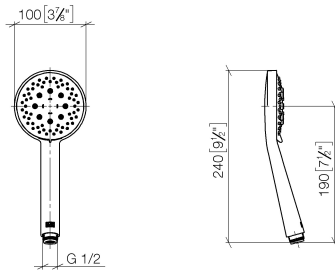

28 018 979

- spray head Ø 100mm
- Three or five settings: COMPACT RAIN, COMPACT SOFT FLOW, COMPACT AQUAPRESSURE FLOW, max. flow rate 6.8 l/min (at 3 bar)
- Function from: 6 l/min
- 1/2" connection
- inherently safe from back flow
- with anti-scale system

Notes:

- This product can help a building meet the requirements of Green Building Rating Systems, e.g. LEED®, BREEAM®, DGNB

	Brushed Dark Bronze (PVD)	28 018 979-43 0010
	Chrome	28 018 979-00 0010
	Brushed Platinum	28 018 979-06 0010
	Platinum	28 018 979-08 0010
	Dark Chrome	28 018 979-19 0010
	Light Gold (PVD)	28 018 979-26 0010
	Brushed Light Gold (PVD)	28 018 979-27 0010
	Brushed Durabronze (23kt Gold)	28 018 979-28 0010
	Matte Black	28 018 979-33 0010
	Brushed Gold (PVD)	28 018 979-37 0010
	Brushed Dark Brass (PVD)	28 018 979-39 0010
	Brushed Bronze (PVD)	28 018 979-42 0010
	Brushed Champagne (22kt Gold)	28 018 979-46 0010
	Champagne (22kt Gold)	28 018 979-47 0010
	Brushed Chrome	28 018 979-93 0010
	Brushed Dark Platinum	28 018 979-99 0010

28 018 979

mm [inches]

Codes & Standards

DIN 4109

ISO 3822

Ü-Zeichen

Certificates and sustainability

LGA_29