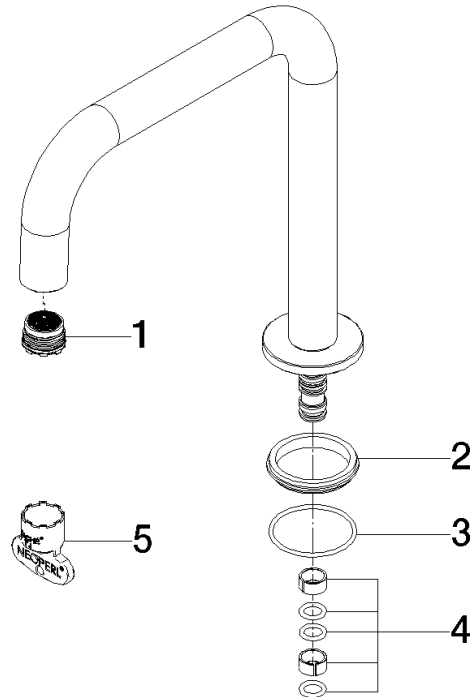

Spout 165 mm, 5,68 l/min. - Dark Chrome

SPARE PARTS

---

90 28 22 285 01

Spout 165 mm, 5,68 l/min. - Dark Chrome

SPARE PARTS

---

90 28 22 285 01

90 28 22 285 01

Parts for other finishes can be found here: [Chrome](#)

## Spare parts list

No.	Item Number	Name	Quantity used	Delivery time
1	90 29 03 131 00 90	Aerator insert -	1.00	14
3	90 14 10 500 00 90	O-Ring EPDM 70 34,65 x 1,78 mm -	1.00	14
4	90 28 10 184 00 90	Seal set for spout -	1.00	14
2	90 30 11 285 00 90	Disc Ø 41 x 4,5 mm -	1.00	14
5	90 30 09 023 00 90	Spanner -	1.00	14