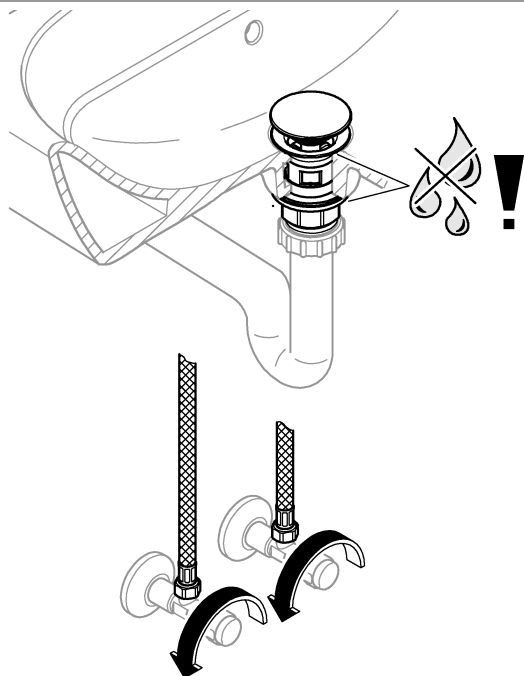

\*19 332

32mm

3mm

3mm

32mm

27mm

Pure Freude  
an Wasser

**GROHE**  