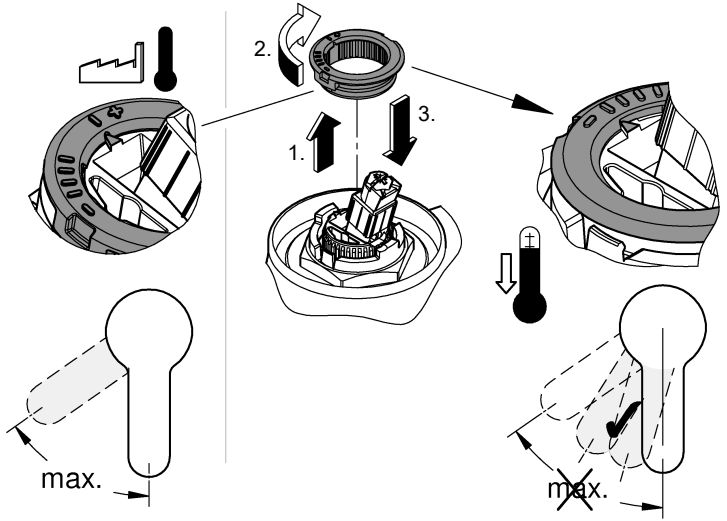

\*19 332

32mm

3mm

3mm

32mm

27mm

Pure Freude  
an Wasser

**GROHE**  