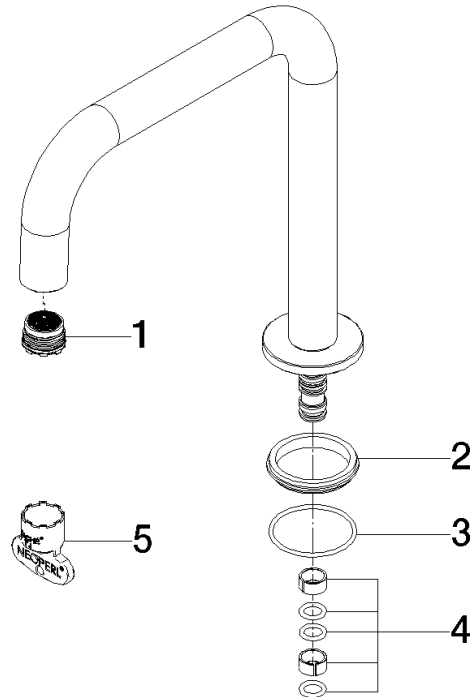

Spout 165 mm, 5,68 l/min. - Brushed Durabronz (23kt Gold)

SPARE PARTS

90 28 22 285 01

	Brushed Durabronz (23kt Gold)	90 28 22 285 01-28
	Chrome	90 28 22 285 01-00
	Brushed Platinum	90 28 22 285 01-06
	Platinum	90 28 22 285 01-08
	Durabronz (23kt Gold)	90 28 22 285 01-09
	Dark Chrome	90 28 22 285 01-19
	Matte Black	90 28 22 285 01-33
	Brushed Bronze (PVD)	90 28 22 285 01-42
	Brushed Champagne (22kt Gold)	90 28 22 285 01-46
	Champagne (22kt Gold)	90 28 22 285 01-47
	Brushed Chrome	90 28 22 285 01-93
	Brushed Dark Platinum	90 28 22 285 01-99

Spout 165 mm, 5,68 l/min. - Brushed Durabronz (23kt Gold)

SPARE PARTS

90 28 22 285 01

Spout 165 mm, 5,68 l/min. - Brushed Durabronz (23kt Gold)

SPARE PARTS

90 28 22 285 01

90 28 22 285 01

Parts for other finishes can be found here: [Chrome](#)

Spare parts list

No.	Item Number	Name	Quantity used	Delivery time
4	90 28 10 184 00 90	Seal set for spout -	1.00	14
1	90 29 03 131 00 90	Aerator insert -	1.00	14
5	90 30 09 023 00 90	Spanner -	1.00	14
3	90 14 10 500 00 90	O-Ring EPDM 70 34,65 x 1,78 mm -	1.00	14
2	90 30 11 285 00 90	Disc Ø 41 x 4,5 mm -	1.00	14