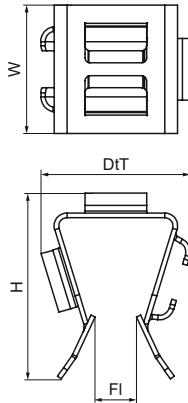

Walraven Britclips® Push Clip Adaptor for Flange 12-20 mm

(J2007)

Features & benefits

- For use with Walraven Britclips Cable Run Clips (flange 2 - 4mm)
- material: spring steel (type CS70)
- surface treatment: Delta-Tone 9000 (480 hours)

Product Number	Flange	Total Height	Total Width	Total Depth
Reference letter	Fl	H	W	DtT
Unit description	mm	mm	mm	mm
52020020	12-20	32	25	38