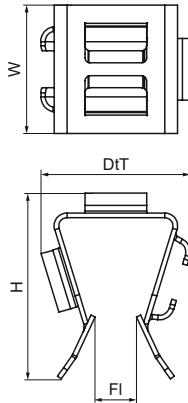

## Walraven Britclips® Push Clip Adaptor for Flange 12-20 mm

(J2007)

### Features & benefits

- For use with Walraven Britclips Cable Run Clips (flange 2 - 4mm)
- material: spring steel (type CS70)
- surface treatment: Delta-Tone 9000 (480 hours)

Product Number	Flange	Total Height	Total Width	Total Depth
Reference letter	Fl	H	W	DtT
Unit description	mm	mm	mm	mm
52020020	12-20	32	25	38