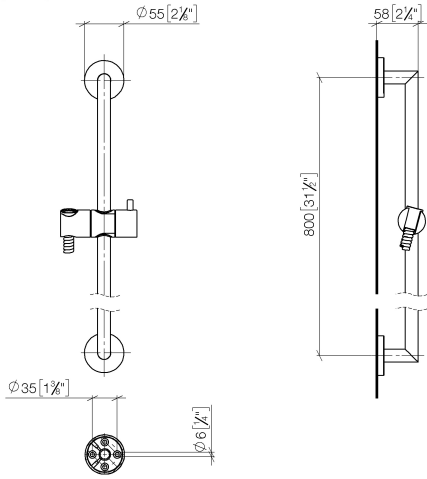

26 413 625 Product version from 10/1/2023

- metal shower hose 1750mm with integrated anti-twist protection
- shower hose connector 3/8"
- slide bar

Technical data:

- gauge 800 mm
- rosette Ø 55 mm
- Pipe diameter 18 mm

Required miscellaneous

	Hand shower FlowReduce 100 mm - Brushed Platinum	28 018 979-06 0010
---	---	-----------------------

Required miscellaneous

	Hand shower FlowReduce 130 mm - Brushed Platinum	28 016 979-06 0010
---	---	-----------------------

26 413 625 Product version from 10/1/2023

mm [inches]

Codes & Standards

ASME A112.18.1	cUPC	Scottish Water Byelaws	UK Water Supply Regulations
----------------	------	---------------------------	--------------------------------

XP P 41-280

Certificates and sustainability

ACS_20 ACC LY	WRAS_2009	IAPMO_4976
---------------	-----------	------------

Spare parts list

No.	Item Number	Name	Quantity used	Delivery time
3	08 27 62 500-06	Rosette Ø 55 x 9,5 mm - Brushed Platinum	2.00	20
5	12 580 970-06	Slide unit - Brushed Platinum	1.00	20
2	90 14 10 032 00 90	O-Ring 18,1 x 1,6 mm -	2.00	14
4	05 28 22 590 01-06	Pipe for shower set 21 x 818 x 60 mm - Brushed Platinum	1.00	20
6	28 322 970-06	Metal shower hose 1/2" x 3/8" x 1750 mm - Brushed Platinum	1.00	14
1	05 17 62 500 00 90	Attachment set round M50 x 1,5 mm -	2.00	14