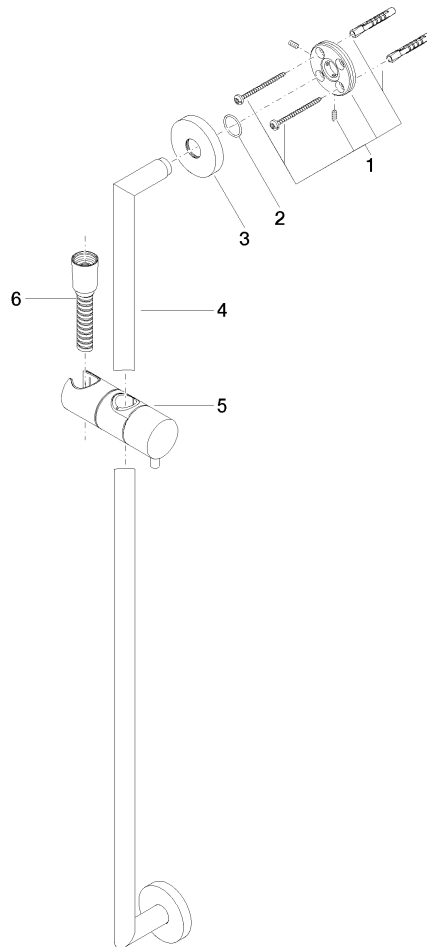

26 413 625 Product version from 10/1/2023

- metal shower hose 1750mm with integrated anti-twist protection
- shower hose connector 3/8"
- slide bar

Technical data:

- gauge 800 mm
- rosette Ø 55 mm
- Pipe diameter 18 mm

Notes:

- This article does not include a hand shower!

This article does not include a hand shower!

Recommended miscellaneous

	Concealed wall elbow - - Brushed Platinum	35 085 970 90
	• min. recess depth 90 mm	
	• max. recess depth 163 mm	

26 413 625 Product version from 10/1/2023

mm [inches]

Codes & Standards

ASME A112.18.1	cUPC	Scottish Water Byelaws	UK Water Supply Regulations
----------------	------	---------------------------	--------------------------------

XP P 41-280

Certificates and sustainability

ACS_20 ACC LY	WRAS_2009	IAPMO_4976
---------------	-----------	------------

Spare parts list

No.	Item Number	Name	Quantity used	Delivery time
3	08 27 62 500-06	Rosette Ø 55 x 9,5 mm - Brushed Platinum	2.00	20
5	12 580 970-06	Slide unit - Brushed Platinum	1.00	20
2	90 14 10 032 00 90	O-Ring 18,1 x 1,6 mm -	2.00	14
4	05 28 22 590 01-06	Pipe for shower set 21 x 818 x 60 mm - Brushed Platinum	1.00	20
6	28 322 970-06	Metal shower hose 1/2" x 3/8" x 1750 mm - Brushed Platinum	1.00	14
1	05 17 62 500 00 90	Attachment set round M50 x 1,5 mm -	2.00	14