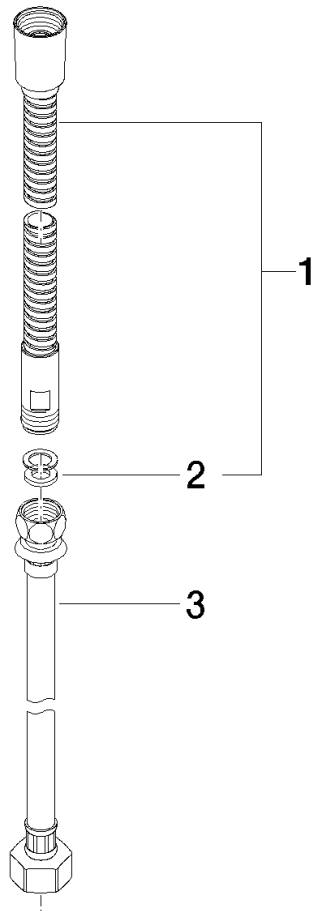

Metal shower hose in two parts 1/2" x 3/8" x 2250 mm - Durabrass (23kt Gold) SERIES-VARIOUS

28 323 970 Product version from 10/1/2023

	Durabrass (23kt Gold)	28 323 970-09
	Chrome	28 323 970-00
	Brushed Platinum	28 323 970-06
	Platinum	28 323 970-08
	Dark Chrome	28 323 970-19
	Light Gold (PVD)	28 323 970-26
	Brushed Light Gold (PVD)	28 323 970-27
	Brushed Durabrass (23kt Gold)	28 323 970-28
	Matte Black	28 323 970-33
	Brushed Gold (PVD)	28 323 970-37
	Brushed Dark Brass (PVD)	28 323 970-39
	Brushed Bronze (PVD)	28 323 970-42
	Brushed Dark Bronze (PVD)	28 323 970-43
	Brushed Champagne (22kt Gold)	28 323 970-46
	Champagne (22kt Gold)	28 323 970-47
	Brushed Chrome	28 323 970-93
	Brushed Dark Platinum	28 323 970-99

Metal shower hose in two parts 1/2" x 3/8" x 2250 mm - Durabronz (23kt Gold) SERIES-VARIOUS

28 323 970 Product version from 10/1/2023

Metal shower hose in two parts 1/2" x 3/8" x 2250 mm - Durabronze (23kt Gold) SERIES-VARIOUS

28 323 970 Product version from 10/1/2023

Spare parts list

No.	Item Number	Name	Quantity used	Delivery time
2	90 14 20 026 00 90	Washer 14 x 8 x 2 mm Centellen WS 3820 -	1.00	14
3	12 505 970 90	High pressure hose 1/2" x 3/8" x 500 mm -	1.00	14
1	28 322 970-09	Metal shower hose 1/2" x 3/8" x 1750 mm - Durabronz (23kt Gold)	1.00	54