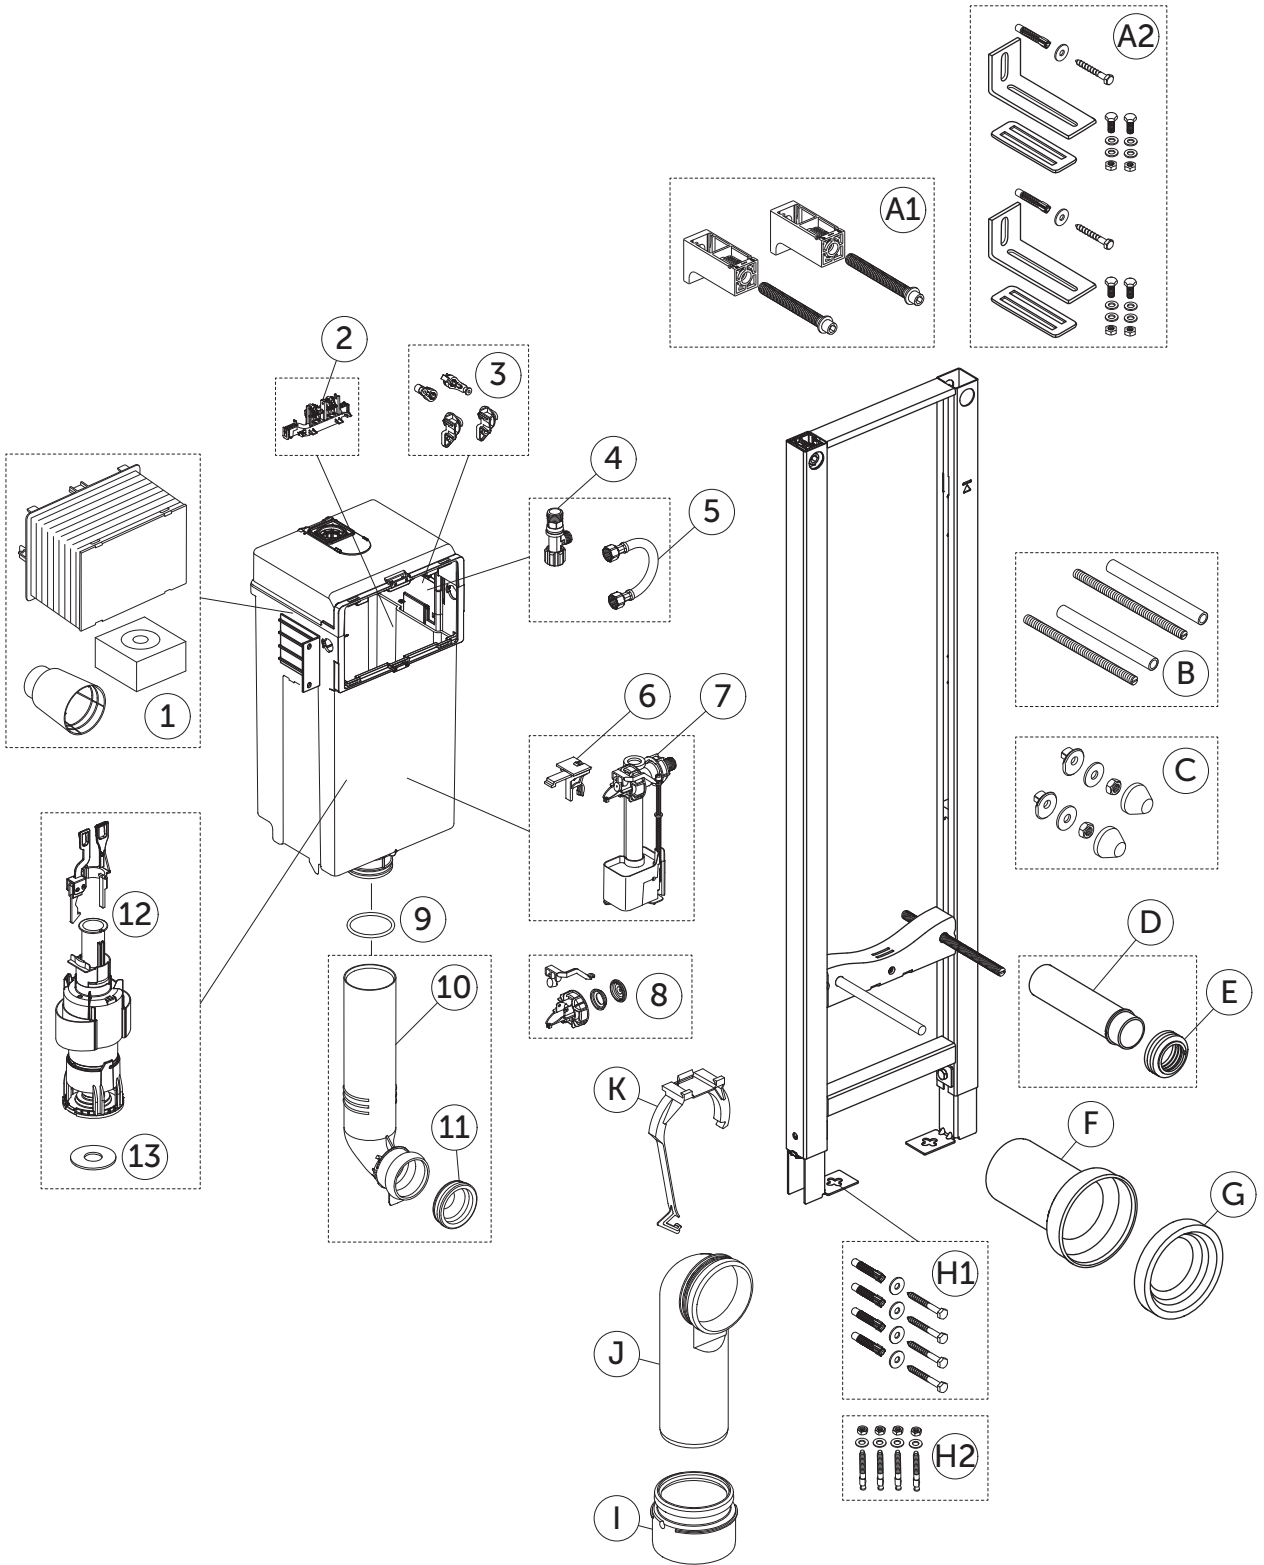

SPARE PARTS

PROSYS ECO FRAME

SPARE PARTS

PROSYS ECO FRAME

REP.	CODE	DESCRIPTION	
1	RV16667	Prosys Service Tunnel	
2	RV25767	Lever Block For Eco Frame	
3	RV25867	Eco Control Plate Fixers & Cist Holders (x2)	
4	RV16967	Prosys 150, Eco & 2.0 Stop Valve	
5	RV25967	Inlet Valve Connection Hose For Eco	
6	RV26167	Inlet Valve Support For Eco Frame (x5)	
7	RV26267	Inlet Valve Delayed Fill For Eco	
8	RV26367	Maintenance Kit For Eco Inlet Valve Pre 2024	< 2024
	RV31967	Maintenance Kit For Eco Inlet Valve post 2024	> 2024
9	RV26467	Prosys 150 & Eco Flush Pipe O Ring Ø55 (x5)	
10	RV26567	Flush Pipe For Eco Frame	
	RV17567	Prosys 150 & Eco Freestanding Flush Pipe	
11	RV21867	Prosys Flush Pipe Seal For 150, 80 & Eco Ø40/45 (x5)	
12	RV26667	Prosys Flush Valve For Eco Frame	
13	RV15567	Prosys Outlet Valve Seal 150, 80 & Eco Including Eco 2.0 (x 12)	
A1	RV17767	Prosys 120 EasyFix Wall Bracket L=181mm For Wall Depth 150 > 210mm; Can be used with E2332, E2333, R0350, R0358, R0380.	
A2	RV27967	Additional Optional Wall Brackets For R0427 Prosys Eco NF Frame	
B	RV27167	Prosys WC Bowl Fixation Rods M12 (x2)	
C	R0201AC	Prosys WC Fixings Protective Caps White	
	R0201AA	Prosys WC Fixings Protective Caps Chrome	
D	RV19967	Prosys Flush Pipe 180mm x Ø45 Including Seal	
E	RV26767	Prosys Flush Pipe Connection Seal To WC (x5)	
F	RV18267	Prosys WC Connection Pipe Ø90x250	
G	RV18367	Prosy Rubber Seal For WC Bowl Ø125	
H1	RV17867	Prosys Wall & Floor Fixation Screws (x4) For Standard WC Frames	
H2	RV17967	Prosys Floor Fixation KIT For Freestanding WC Frame (x4)	
I	RV18167	Prosys Outlet Bend Adaptor 90/110	
	RV21767	Prosys Outlet Bend Adaptor 90/100 PVC	
J	RV18067	Prosys Outlet Bend 90 x 90mm	
	RV21667	Prosys Outlet Bend 90 x 100mm (FR)	
	RV22567	Prosys Outlet Bend 90 x 110mm	
K	RV27267	Prosys Fixed Outlet Bend Support For Eco Standard Frame	
	RV19167	Prosys WC Frame Adjustable Outlet Support For Freestanding Eco Frame	