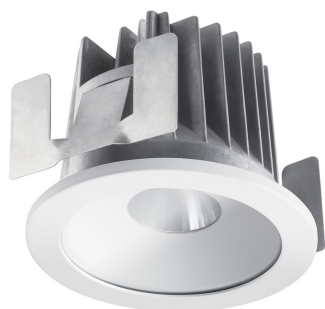

Concord

MYRIAD DECO IP65 SPOT 3000K PHDM WHITE WBEZ 2058860

Features

- MYRD IP ST 3K PHDM WHT WBEZ

Product Overview

Product name	MYRIAD DECO IP65 SPOT 3000K PHDM WHITE WBEZ
Technology	LED
Cap/Base	N/A
Housing	Aluminium
Mount	Ceiling recessed mounting
Environment	Interior
Fixture luminous flux (lm)	1106
Luminaire efficacy (lm/W)	111
LOR (%)	100
Colour temperature (K)	3000
Light colour	Warm White
CRI (Ra)	90
Colour Variation Initial (SDCM)	3
Photobiological Risk Group	RG1
Total power consumption (W)	10
Electrical protection	Class II
Control gear type	Electronic ballast
Housing colour	White
IP rating	IP65/20
IK rating	IK02

Concord

MYRIAD DECO IP65 SPOT 3000K PHDM WHITE WBEZ 2058860

Product EAN number

5025768588602

Warranty

5 years

Photometry

Technical drawings

Dimensions (mm)

Data table

Concord

MYRIAD DECO IP65 SPOT 3000K PHDM WHITE WBEZ 2058860

GENERAL DATA

Product name	MYRIAD DECO IP65 SPOT 3000K PHDM WHITE WBEZ
Technology	LED
Cap/Base	N/A
Housing	Aluminium
Mount	Ceiling recessed mounting
Environment	Interior
Performance ambient temperature Tq (°C)	25
Warranty	5 years