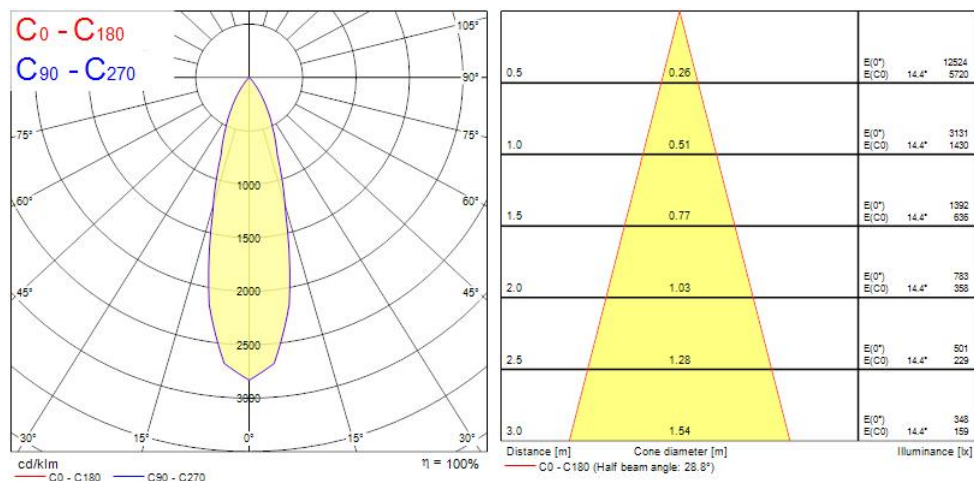

Concord

MYRIAD DECO IP65 SPOT 3000K PHDM WHITE WBEZ 2058860

Product EAN number

5025768588602

Warranty

5 years

Photometry

Technical drawings