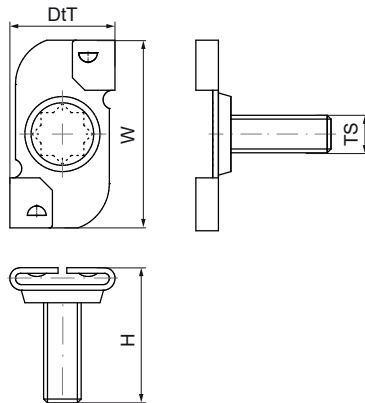

## Walraven Britclips® ACC15

(J3505)

for ceiling grid

### Features & benefits

- twist on fixing
- for fixing to the ceiling grid
- with stud bolt M6 x 16 mm for fixing of clamp, conduit junction box, etc.
- material: spring steel (type CS70)
- surface treatment: Delta-Tone 9000 (480 hours)

Product Number	Total Height	Total Width	Total Depth
Reference letter	H	W	DtT
Unit description	mm	mm	mm
56521600	22	30	17