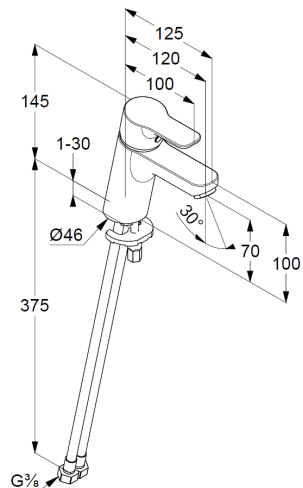

Technische Daten/ Technical Data

KLUDI PURE&EASY
single lever basin mixer 70
DN 15

Ref.: 370280565

Finishes:
05 chrome

Product description
Manufacturer KLUDI GmbH & Co. KG
Typ: KLUDI PURE&EASY
single lever basin mixer 70
Ref.: 370280565

basin mixer
single lever mixer
1-hole mounted
solid handle, metal
aerator M24 PCA
ceramic cartridge with hot water safety device
flow rate at 3 bar 5 l/min.
flexible hoses G3/8 DVGW approved
rapid installation set
EU taxonomy: max. 6 l/min. -
Substantial Contribution (SC) possible

Produktabbildung/ Product picture

Maßzeichnung/ Dimensional drawing

Durchfluss/ Flow rate