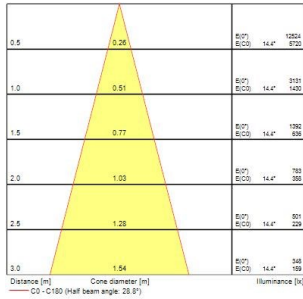

Myriad Deco IP65 White Bezel MYRIAD DECO IP65 SPOT 3000K PHDM WHITE WBEZ 2058860

TECHNICAL DRAWINGS