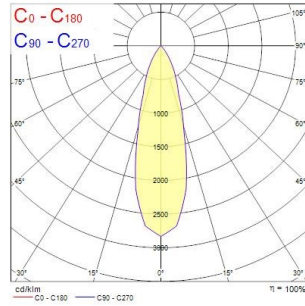

Myriad Deco IP65 White Bezel

MYRIAD DECO IP65 SPOT 3000K PHDM WHITE WBEZ
2058860

PRODUCT OVERVIEW

Product name	MYRIAD DECO IP65 SPOT 3000K PHDM WHITE WBEZ
Technology	LED
Cap/Base	N/A
Housing	Aluminium
Mount	Ceiling recessed mounting
Environment	Interior
Warranty	5 years
Fixture luminous flux (lm)	1106
Luminaire efficacy (lm/W)	111
LOR (%)	100
Colour temperature (K)	3000
Light colour	Warm White
CRI (Ra)	90
Colour Variation Initial (SDCM)	SDCM3
Photobiological Risk Group	RG1
Total power consumption (W)	10
Electrical protection	Class II
Control gear type	Electronic ballast
Housing colour	White
IP rating	IP65/20
IK rating	IK02
Product EAN number	5025768588602

PHOTOMETRY

Myriad Deco IP65 White Bezel MYRIAD DECO IP65 SPOT 3000K PHDM WHITE WBEZ 2058860

TECHNICAL DRAWINGS