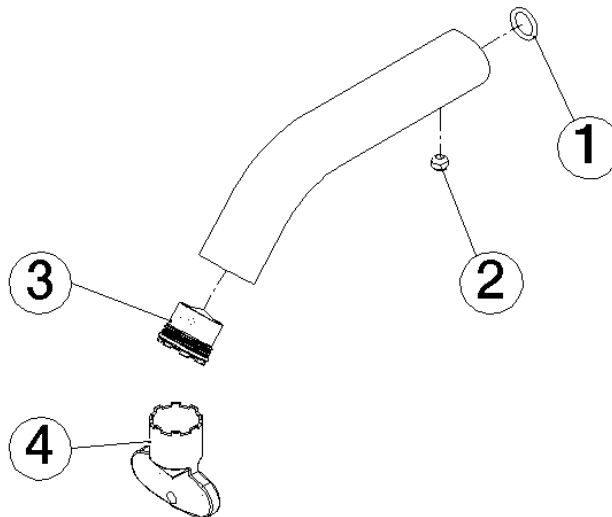

## Spout - Dark Chrome

SPARE PARTS

---

90 11 06 206 02 Product version from 10/1/2020

## Spout - Dark Chrome

SPARE PARTS

---

90 11 06 206 02 Product version from 10/1/2020

90 11 06 206 02 Product version from 10/1/2020

Parts for other  
finishes can be found  
here: [Chrome](#)

### Spare parts list

No.	Item Number	Name	Quantity used	Delivery time
4	90 30 09 028 00 90	Spanner -	1.00	14
1	90 14 10 060 00 90	O-Ring 8,0 x 1,5 mm -	2.00	14
2	90 31 11 063 00 90	Mounting Threaded pin with hexagon socket with cup point M5 x 4 mm -	1.00	14
3	09 29 03 094 90	Aerator insert M16 x 1 -	1.00	14