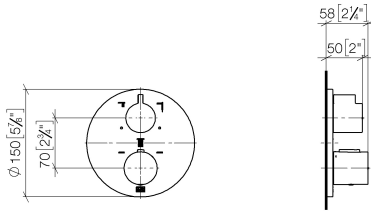

36 427 970 Product version from 3/13/2017 to 3/21/2019

mm [inches]