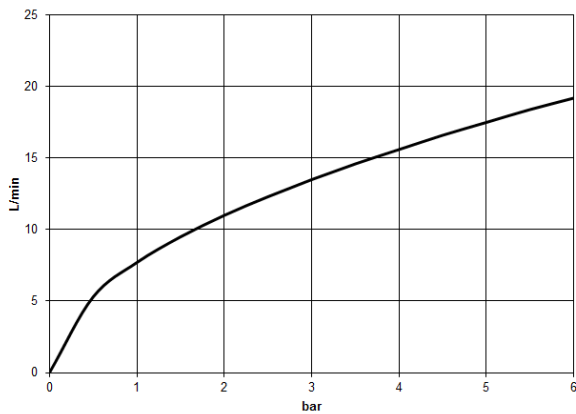

36 427 970 Product version from 3/13/2017 to 3/21/2019

mm [inches]

**Flow rate chart**

**Codes & Standards**

DIN 4109

EN 1111

ISO 3822

Scottish Water  
Byelaws