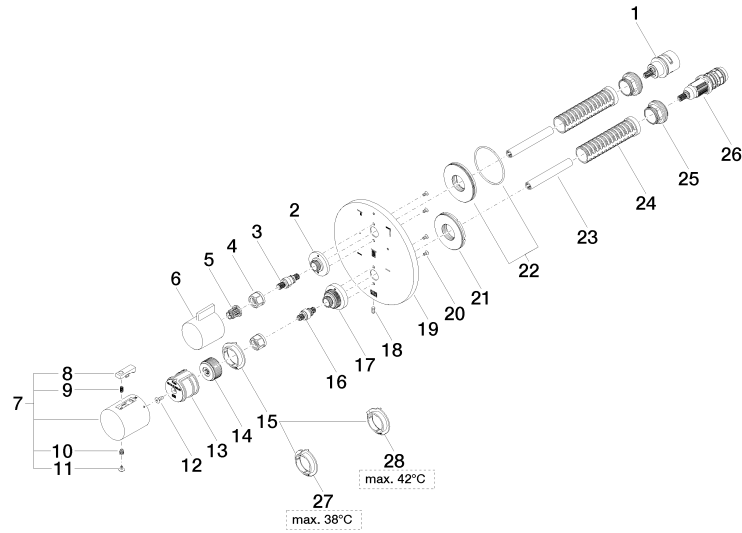

36 427 970 Product version from 3/13/2017 to 3/21/2019

36 427 970 Product version from 3/13/2017 to 3/21/2019

Spare parts list

No.	Item Number	Name	Quantity used	Delivery time
21	09 30 01 296 90	Shaft M24x1 Ø52 external -	1.00	14
6	09 20 67 006-06	Handle for thermostat 41 x 40 x 53 mm - Brushed Platinum	1.00	82
11	90 31 20 049 00-13	Plug - black	1.00	40
26	90 15 02 013 00 90	Thermostat cartridge Ø 27 x 82 mm, 16-18 l/min. -	1.00	14
23	90 23 01 124 00 90	Sleeve -	2.00	14
13	90 12 12 052 00 90	Retainer -	1.00	14
19	09 11 02 269-06	Rosette with symbols DB logo 3-way Ø 150 x 9 mm - Brushed Platinum	1.00	20
24	90 18 40 077 01 90	Sleeve -	2.00	14
9	90 16 02 027 00 90	Spring Ø 4,5 x 7,5 mm -	1.00	14
14	09 12 12 054 90	Handle mount Ø 28,50 x 16 mm -	1.00	14
12	90 30 30 124 00 90	Mounting Countersunk screw with hexagon socket M4 x 10 mm -	1.00	14
16	04 29 06 024 01-00	Spindle with double toothing Ø 12,15 x 30 mm - Chrome	1.00	20
17	09 12 12 051-06	Fixing cap mount Ø 35 x 26,5 mm - Brushed Platinum	1.00	20
8	90 21 33 011 00-13	Repair kit for thermostat handle - black	1.00	14
25	09 24 04 257 90	Mounting Nut Ø 32 x 19,5 mm -	2.00	14
10	90 30 30 136 00 90	Bolt -	1.00	14
4	90 23 30 023 00 90	Cap nut -	2.00	14
7	90 17 33 004 00-06	Handle for thermostat Ø 46 x 48 mm - Brushed Platinum	1.00	-
Spare part can no longer be ordered, please order the replacement item				
90173302000-06 Handle for thermostat Ø 46 x 48 mm - Brushed Platinum				
1	90 90 03 170 00 90	Diverter 360° Lifetime Ø 29 x 57 mm -	1.00	14
15	09 28 10 187 90	Temperature limitation ring Thermostat -	1.00	14
20	09 30 30 157 90	Mounting Countersunk screw with hexagon socket M3 x 6 mm -	4.00	14
28	09 28 10 189 90	Temperature limitation ring Thermostat, black -	1.00	14
5	90 12 12 002 00 90	Fixing cap white Ø 15 x 12 mm -	1.00	14
2	09 12 12 053-06	Fixing cap mount Ø 34,5 x 15 mm - Brushed Platinum	1.00	20
27	09 28 10 188 90	Temperature limitation ring Thermostat, 38° stop -	1.00	14
18	09 31 11 134 90	Mounting Threaded pin with hexagon socket with point M4 x 10 mm -	1.00	14
22	90 30 01 190 00 90	Connection Ø 55 x 9 mm -	1.00	14
3	04 29 06 111 01-00	Spindle with double toothing Ø 12,15 x 37,2 mm - Chrome	1.00	20