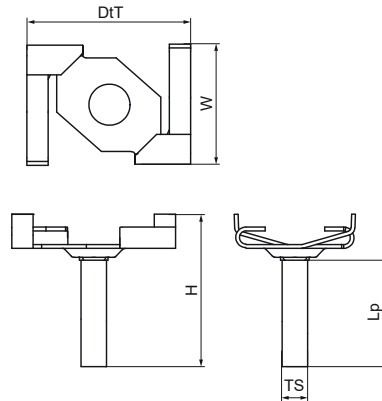

Walraven Britclips® ACO

(J3530)

for ceiling grid

Features & benefits

- twist on fixing
- for fixing to the ceiling grid
- with stud bolt M6 (length see table) for fixing of clamp, conduit junction box, etc.
- with bended ends to secure suspension
- material: spring steel (type CS70)
- surface treatment: Delta-Tone 9000 (480 hours)

Product Number	Total Height	Total Width	Total Depth
Reference letter	H	W	DtT
Unit description	mm	mm	mm
56521102	15	42	27
56521602	20	42	27
56521652	22	42	27