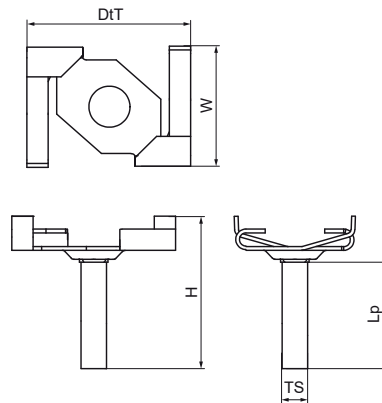

Walraven Britclips® ACO

(J3530)

for ceiling grid

Features & benefits

- twist on fixing
- for fixing to the ceiling grid
- with stud bolt M6 (length see table) for fixing of clamp, conduit junction box, etc.
- with bended ends to secure suspension
- material: spring steel (type CS70)
- surface treatment: Delta-Tone 9000 (480 hours)

| Product Number | Total Height | Total Width | Total Depth |
|------------------|--------------|-------------|-------------|
| Reference letter | H | W | DtT |
| Unit description | mm | mm | mm |
| 56521102 | 15 | 42 | 27 |
| 56521602 | 20 | 42 | 27 |
| 56521652 | 22 | 42 | 27 |