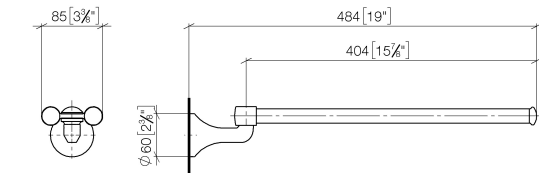

83 210 361 Product version from 7/3/2016

- width 85mm
- height 70 mm
- rosette Ø 60 mm
- 485mm projection

	Brushed Durabronz (23kt Gold)	83 210 361-28
	Chrome	83 210 361-00
	Brushed Platinum	83 210 361-06
	Platinum	83 210 361-08
	Durabronz (23kt Gold)	83 210 361-09
	Brushed Gold (PVD)	83 210 361-37
	Brushed Dark Brass (PVD)	83 210 361-39
	Brushed Bronze (PVD)	83 210 361-42
	Brushed Dark Platinum	83 210 361-99

83 210 361 Product version from 7/3/2016

mm [inches]

83 210 361 Product version from 7/3/2016

Parts for other finishes can be found here: [Chrome](#)

Spare parts list

No.	Item Number	Name	Quantity used	Delivery time
1	08 30 30 501-28	Cover Ø 30 x 9,5 mm - Brushed Durabron (23kt Gold)	1.00	40
3	08 30 11 501 90	Disc Ø 13 x 6,20 x3 mm -	2.00	14
2	08 31 11 500 90	Mounting Bolt for washbasin Ø 14 x 78,5 mm -	1.00	14
6	04 31 11 140 00 90	Mounting Threaded pin M6 x 10 mm -	1.00	14
7	08 17 36 508-28	Holder for towel bar, spare toilet roll holder and shelf 91 x 60 x 60 mm - Brushed Durabron (23kt Gold)	1.00	40
5	08 30 11 521-28	Rosette Ø 30 x 8 mm - Brushed Durabron (23kt Gold)	1.00	40
4	90 17 50 501 00-28	Joint for towel bar, double 85 x 26 x 421 mm - Brushed Durabron (23kt Gold)	1.00	40
8	05 17 97 507 00 90	Attachment set 52 x 45 x 70 mm -	1.00	14