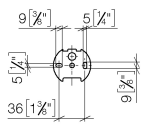

83 210 361 Product version from 7/3/2016

- width 85mm
- height 70 mm
- rosette Ø 60 mm
- 485mm projection

	Brushed Durabronz (23kt Gold)	83 210 361-28
	Chrome	83 210 361-00
	Brushed Platinum	83 210 361-06
	Platinum	83 210 361-08
	Durabronz (23kt Gold)	83 210 361-09
	Brushed Gold (PVD)	83 210 361-37
	Brushed Dark Brass (PVD)	83 210 361-39
	Brushed Bronze (PVD)	83 210 361-42
	Brushed Dark Platinum	83 210 361-99

83 210 361 Product version from 7/3/2016

mm [inches]

83 210 361 Product version from 7/3/2016

Parts for other finishes can be found here: [Chrome](#)

Spare parts list

No.	Item Number	Name	Quantity used	Delivery time
1	08 30 30 501-28	Cover Ø 30 x 9,5 mm - Brushed Durabron (23kt Gold)	1.00	40
3	08 30 11 501 90	Disc Ø 13 x 6,20 x3 mm -	2.00	14
2	08 31 11 500 90	Mounting Bolt for washbasin Ø 14 x 78,5 mm -	1.00	14
6	04 31 11 140 00 90	Mounting Threaded pin M6 x 10 mm -	1.00	14
7	08 17 36 508-28	Holder for towel bar, spare toilet roll holder and shelf 91 x 60 x 60 mm - Brushed Durabron (23kt Gold)	1.00	40
5	08 30 11 521-28	Rosette Ø 30 x 8 mm - Brushed Durabron (23kt Gold)	1.00	40
4	90 17 50 501 00-28	Joint for towel bar, double 85 x 26 x 421 mm - Brushed Durabron (23kt Gold)	1.00	40
8	05 17 97 507 00 90	Attachment set 52 x 45 x 70 mm -	1.00	14