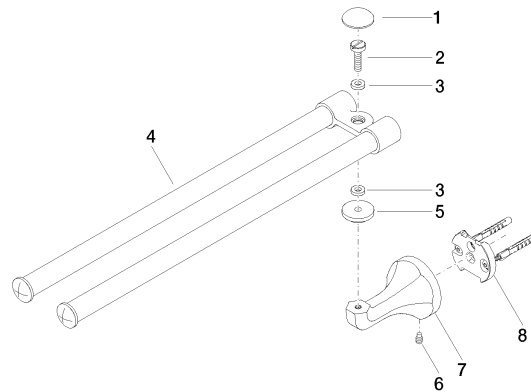

83 210 361 Product version from 7/3/2016

- width 85mm
- height 70 mm
- rosette Ø 60 mm
- 485mm projection

	Brushed Durabronz (23kt Gold)	83 210 361-28
	Chrome	83 210 361-00
	Brushed Platinum	83 210 361-06
	Platinum	83 210 361-08
	Durabronz (23kt Gold)	83 210 361-09
	Brushed Gold (PVD)	83 210 361-37
	Brushed Dark Brass (PVD)	83 210 361-39
	Brushed Bronze (PVD)	83 210 361-42
	Brushed Dark Platinum	83 210 361-99

83 210 361 Product version from 7/3/2016

mm [inches]

83 210 361 Product version from 7/3/2016

Parts for other finishes can be found here: [Chrome](#)

Spare parts list

No.	Item Number	Name	Quantity used	Delivery time
1	08 30 30 501-28	Cover Ø 30 x 9,5 mm - Brushed Durabron (23kt Gold)	1.00	40
3	08 30 11 501 90	Disc Ø 13 x 6,20 x3 mm -	2.00	14
2	08 31 11 500 90	Mounting Bolt for washbasin Ø 14 x 78,5 mm -	1.00	14
6	04 31 11 140 00 90	Mounting Threaded pin M6 x 10 mm -	1.00	14
7	08 17 36 508-28	Holder for towel bar, spare toilet roll holder and shelf 91 x 60 x 60 mm - Brushed Durabron (23kt Gold)	1.00	40
5	08 30 11 521-28	Rosette Ø 30 x 8 mm - Brushed Durabron (23kt Gold)	1.00	40
4	90 17 50 501 00-28	Joint for towel bar, double 85 x 26 x 421 mm - Brushed Durabron (23kt Gold)	1.00	40
8	05 17 97 507 00 90	Attachment set 52 x 45 x 70 mm -	1.00	14