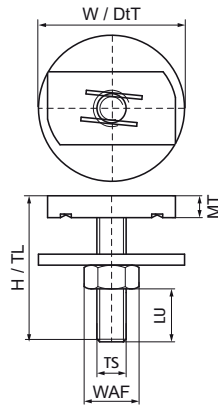

## Walraven RapidStrut® Stainless Steel Tee-Bolt

(M5512)

to connect construction parts to the rail

### Features & benefits

- material: stainless steel

Product Number	VVS Number	For Rail Type	Thread Size	Thread Length	Usable Length	Material Thickness	Width Across Flats	Total Height	Total Width	Total Depth
<i>Reference letter</i>			<i>TS</i>	<i>TL</i>	<i>LU</i>	<i>MT</i>	<i>WAF</i>	<i>H</i>	<i>W</i>	<i>DiT</i>
<i>Unit description</i>				<i>mm</i>	<i>mm</i>	<i>mm</i>	<i>mm</i>	<i>mm</i>	<i>mm</i>	<i>mm</i>
6527734		41x21, 41x41, 41x51, 41x62, 41x82	M8	40	15	6.00	13	40	40	40
6527744	018052820	41x21, 41x41, 41x51, 41x62, 41x82	M10	50	21.5	8.00	17	50	40	40
6527754		41x21, 41x41, 41x51, 41x62, 41x82	M12	50	18.5	9.00	19	50	40	40