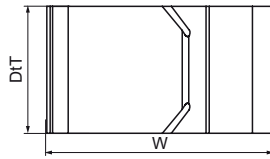

### Features & benefits

- for a solid fixing to steel construction without the need for welding or drilling
- suitable for horizontal and vertical flanges
- for quick fixing of round or flat cables parallel to flange
- material: spring steel (type CS70)
- surface treatment: Delta-Tone 9000 (480 hours)

Product Number	Flange	Total Height	Total Width	Total Depth
Reference letter	Fl	H	W	DtT
Unit description	mm	mm	mm	mm
52323412	3-12	27	40	23
52323425	12-25	33	40	23