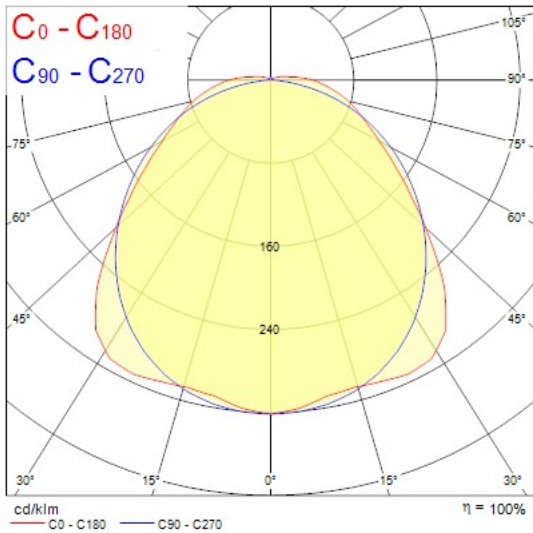

RESISTO 1500 HE IP66 DALI 4000LM 840 EM 0010357

Total power consumption (W)	29
Electrical protection	Class I
Control gear type	LED driver constant current
Dimmable	No
Housing colour	Grey
IP rating	IP66
IK rating	IK08
Product EAN number	5410288103570
Warranty	5 years
Dimming method	N/A

Photometry