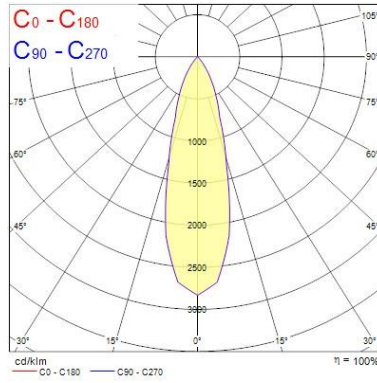

Myriad Deco IP65 White Bezel

MYRIAD DECO IP65 SPOT 3000K PHDM WHITE WBEZ
2058860

Performance ambient temperature Tq (°C)	25
Warranty	5 years

Optical data

Fixture luminous flux (lm)	1106
Luminaire efficacy (lm/W)	111
LOR (%)	100
Colour temperature (K)	3000
Light colour	Warm White
CRI (Ra)	90
Colour Variation Initial (SDCM)	SDCM3
Adjustable chromaticity	N
Photobiological Risk Group	RG1

Electrical data

Total power consumption (W)	10
Primary Supply/Product voltage - min (V)	230
Electrical protection	Class II
Control gear type	Electronic ballast
Drive current (mA)	250
Energy Efficiency Class (A->G) of contained light source	E
Nominal Frequency (Hz)	50/60Hz

Lifetime data

Lifespan L70 B50	100000
Lifespan L80 B20	100000
Lifespan L90 B10	68500

Physical data

Housing colour	White
IP rating	IP65/20
IK rating	IK02
Diffuser finish	Bezel (or Ring)
Nominal Product Diameter (mm)	90
Weight (kg)	0.44
Recessed Depth (mm)	72

Packaging

Single packaging type	Carton
Product EAN number	5025768588602
Packaging single width (cm)	15.0
Packaging single depth (cm)	17.5
DUN14 (outer)	05025768588602
Packaging outer length / height (cm)	17.5

Myriad Deco IP65 White Bezel MYRIAD DECO IP65 SPOT 3000K PHDM WHITE WBEZ 2058860

PHOTOMETRY

TECHNICAL DRAWINGS