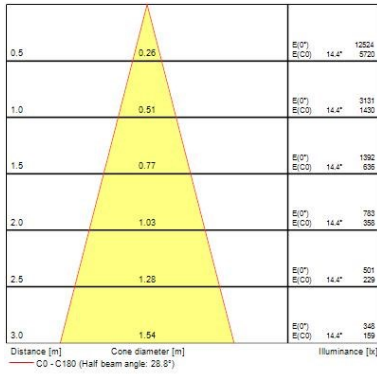

Myriad Deco IP65 White Bezel

MYRIAD DECO IP65 SPOT 3000K PHDM WHITE WBEZ
2058860

Performance ambient temperature Tq (°C)	25
Warranty	5 years

Optical data

Fixture luminous flux (lm)	1106
Luminaire efficacy (lm/W)	111
LOR (%)	100
Colour temperature (K)	3000
Light colour	Warm White
CRI (Ra)	90
Colour Variation Initial (SDCM)	SDCM3
Adjustable chromaticity	N
Photobiological Risk Group	RG1

Electrical data

Total power consumption (W)	10
Primary Supply/Product voltage - min (V)	230
Electrical protection	Class II
Control gear type	Electronic ballast
Drive current (mA)	250
Energy Efficiency Class (A->G) of contained light source	E
Nominal Frequency (Hz)	50/60Hz

Lifetime data

Lifespan L70 B50	100000
Lifespan L80 B20	100000
Lifespan L90 B10	68500

Physical data

Housing colour	White
IP rating	IP65/20
IK rating	IK02
Diffuser finish	Bezel (or Ring)
Nominal Product Diameter (mm)	90
Weight (kg)	0.44
Recessed Depth (mm)	72

Packaging

Single packaging type	Carton
Product EAN number	5025768588602
Packaging single width (cm)	15.0
Packaging single depth (cm)	17.5
DUN14 (outer)	05025768588602
Packaging outer length / height (cm)	17.5

Myriad Deco IP65 White Bezel MYRIAD DECO IP65 SPOT 3000K PHDM WHITE WBEZ 2058860

PHOTOMETRY

TECHNICAL DRAWINGS