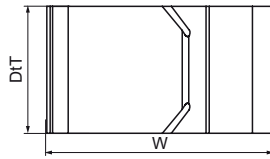

Walraven Britclips® PCD

(J2015)

for flange

Features & benefits

- for a solid fixing to steel construction without the need for welding or drilling
- suitable for horizontal and vertical flanges
- for quick fixing of round or flat cables parallel to flange
- material: spring steel (type CS70)
- surface treatment: Delta-Tone 9000 (480 hours)

Product Number	Flange	Total Height	Total Width	Total Depth
Reference letter	Fl	H	W	DtT
Unit description	mm	mm	mm	mm
52323412	3-12	27	40	23
52323425	12-25	33	40	23