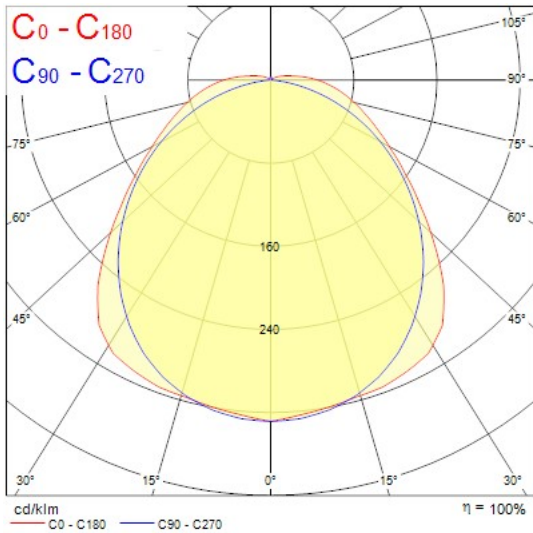

RESISTO 1200 HE IP66 DALI 2800LM 840 EM 0010356

Total power consumption (W)	22
Electrical protection	Class I
Control gear type	LED driver constant current
Dimmable	No
Housing colour	Grey
IP rating	IP66
IK rating	IK08
Product EAN number	5410288103563
Warranty	5 years
Dimming method	N/A

Photometry