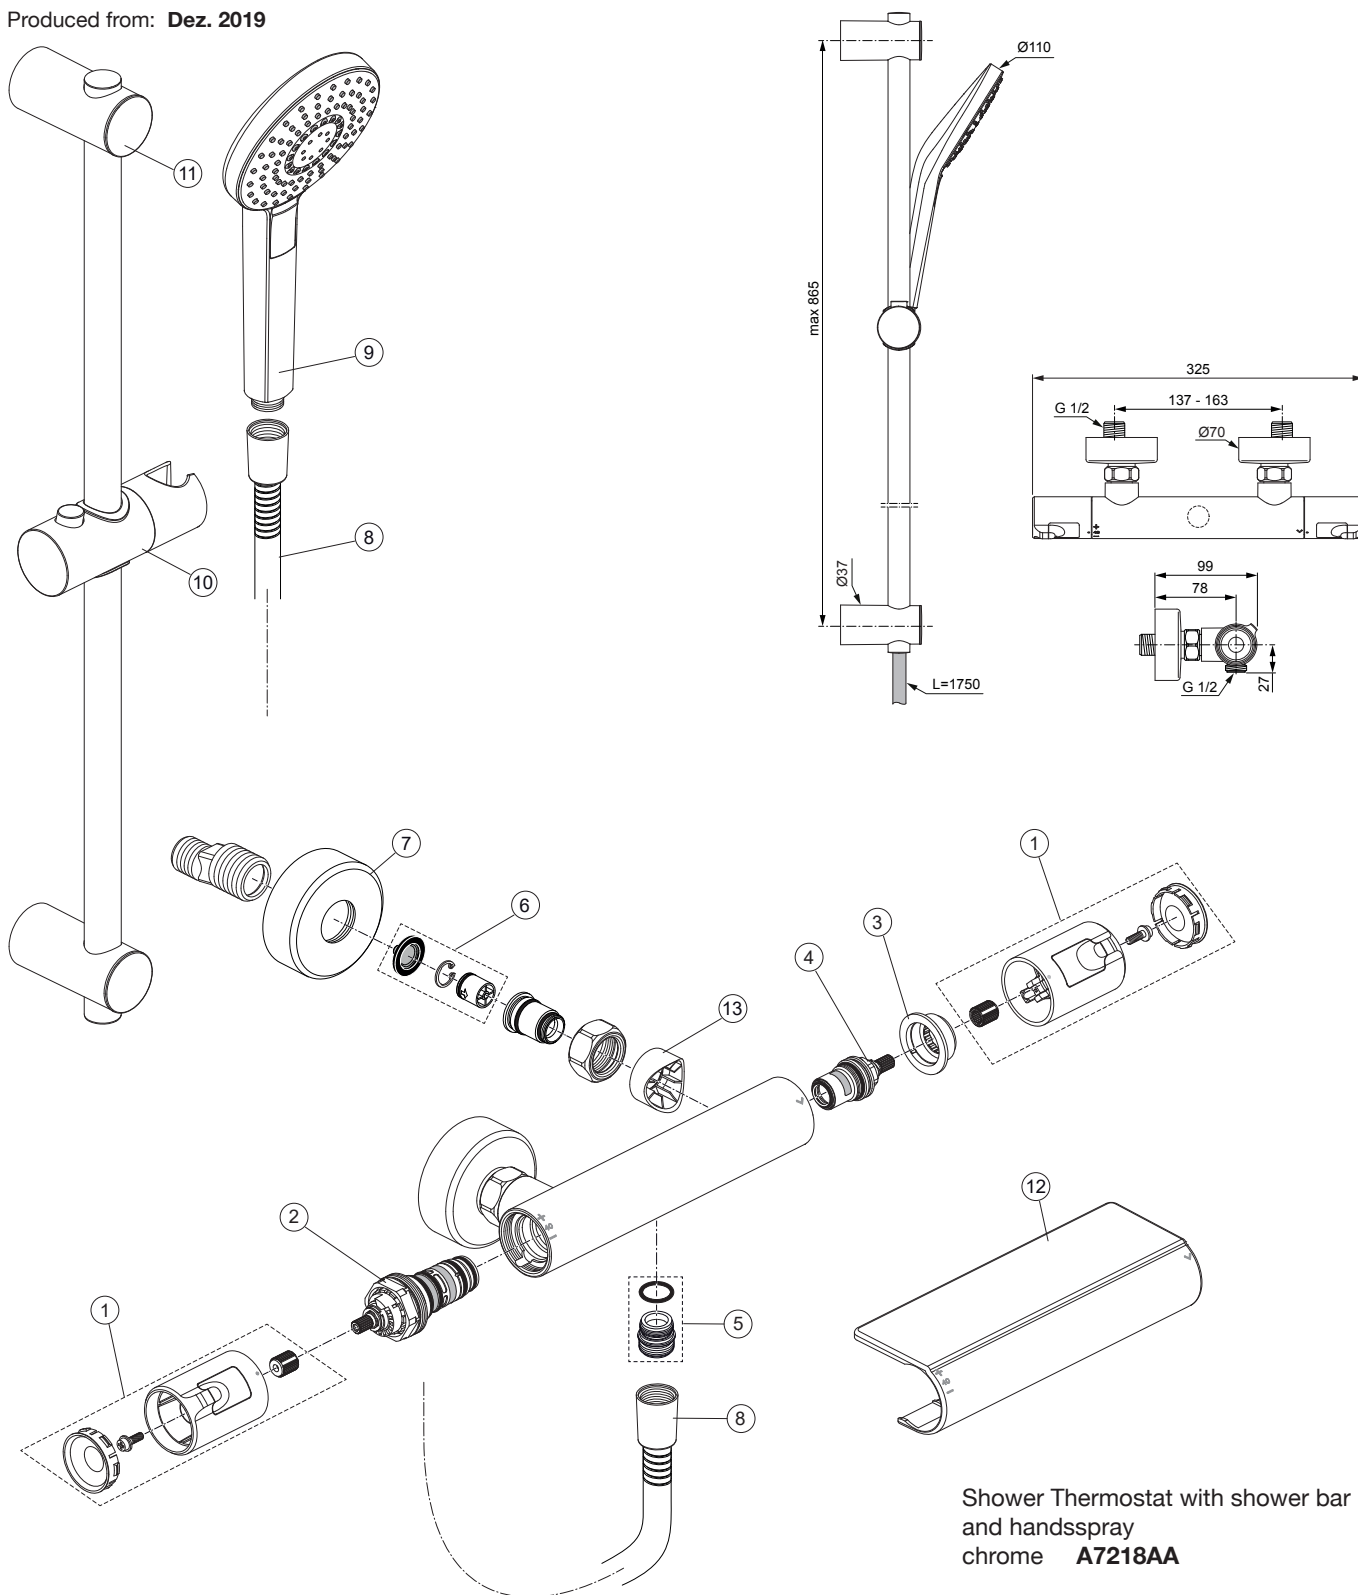

Ceratherm T50 A7218..

Ideal Standard

Produced from: Dez. 2019

Shower Thermostat with shower bar and handspray
chrome **A7218AA**

Pos.	Description	Part-Number	Qty.	Pos.	Description	Part-Number	Qty.
1	Handle cpl.	A 861 382 AA	1 Set	12	Warp over shelf	A 7215 AA	1 pcs
2	Thermostatic Cartridge cpl.	A 861 371 NU	1 pcs	13	Escutcheon Ø32	A 861 816 AA	2 pcs
3	Stopring	A 861 373 NU	1 pcs				
4	Cartridge G1/2 180° cpl.	A 861 245 NU*	1 Set				
5	Nipple G1/2 outside cpl.	A 861 374 NU	1 Set				
6	Non-return valve	A 861 372 NU	1 Set				
7	Escutcheon	B 960 242 AA	1 pcs				
8	Shower hose 1750 mm	BE 175 AA	1 pcs				
9	Handspray Ø110-3F-8l/min	B 2231 AA	1 pcs				
10	Slider & holder f. handshr.	B 960 976 AA	1 pcs				
11	Wall fixation complete	B 960 972 AA	2 pcs				

**Universal set (not all parts needed)*