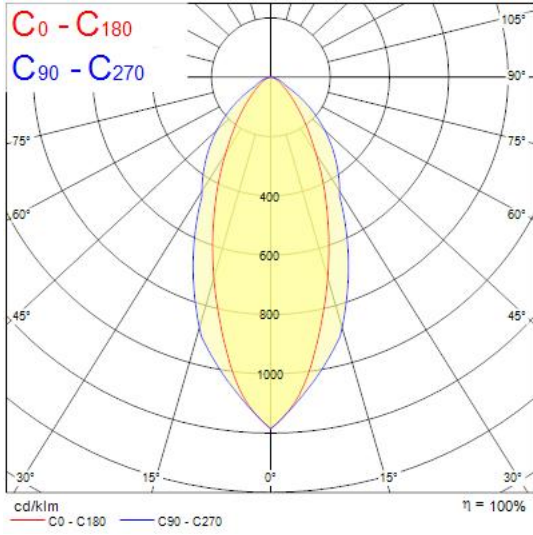

Warranty

3 years

Photometry