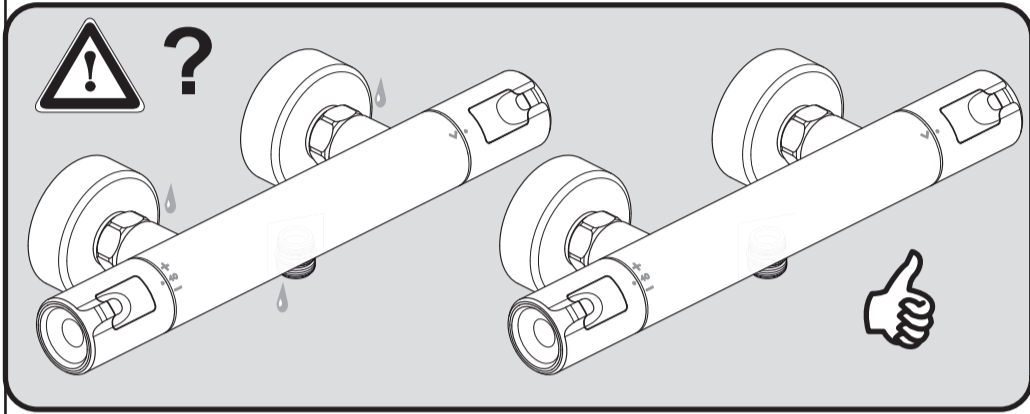

P	bar		MAX. 10		5			Q	(3 bar)
	T	°C		MAX. 80		65			l/min	8