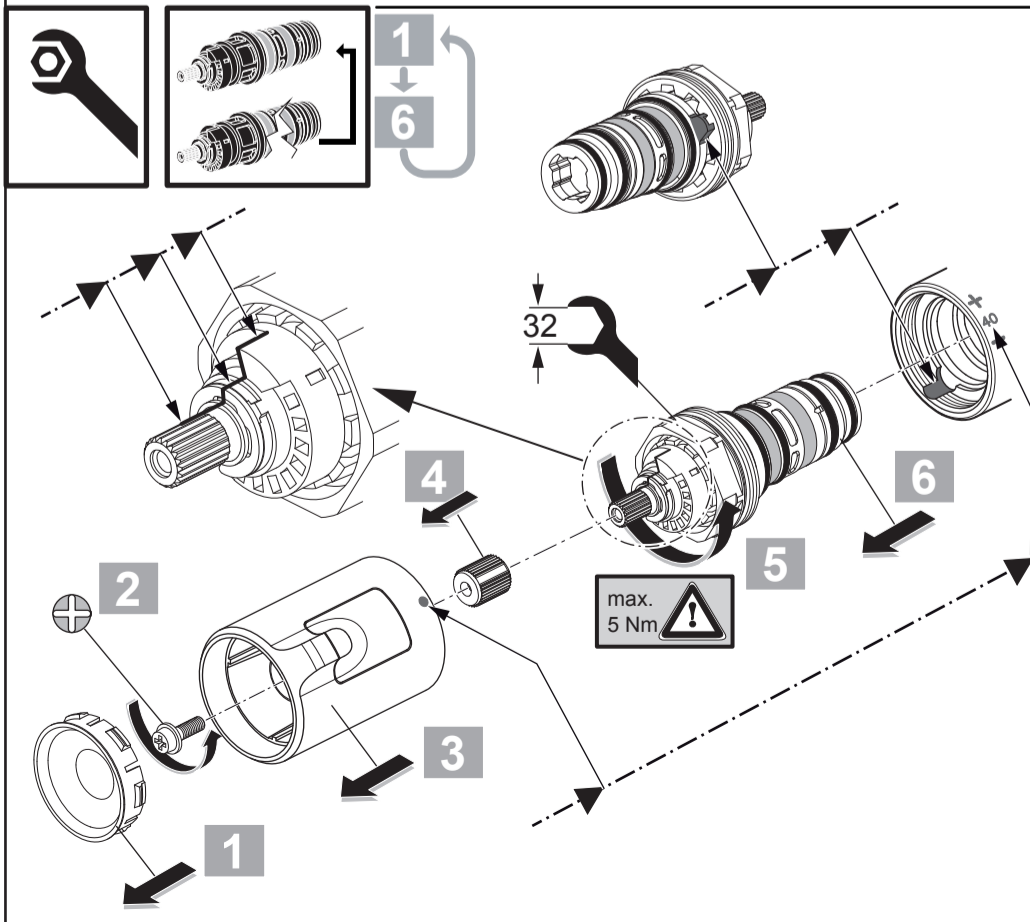

<https://www.idealstandard.com>

	P	bar		MAX. 10		5			Q	(3 bar)
	T	°C		MAX. 80		65			l/min	8