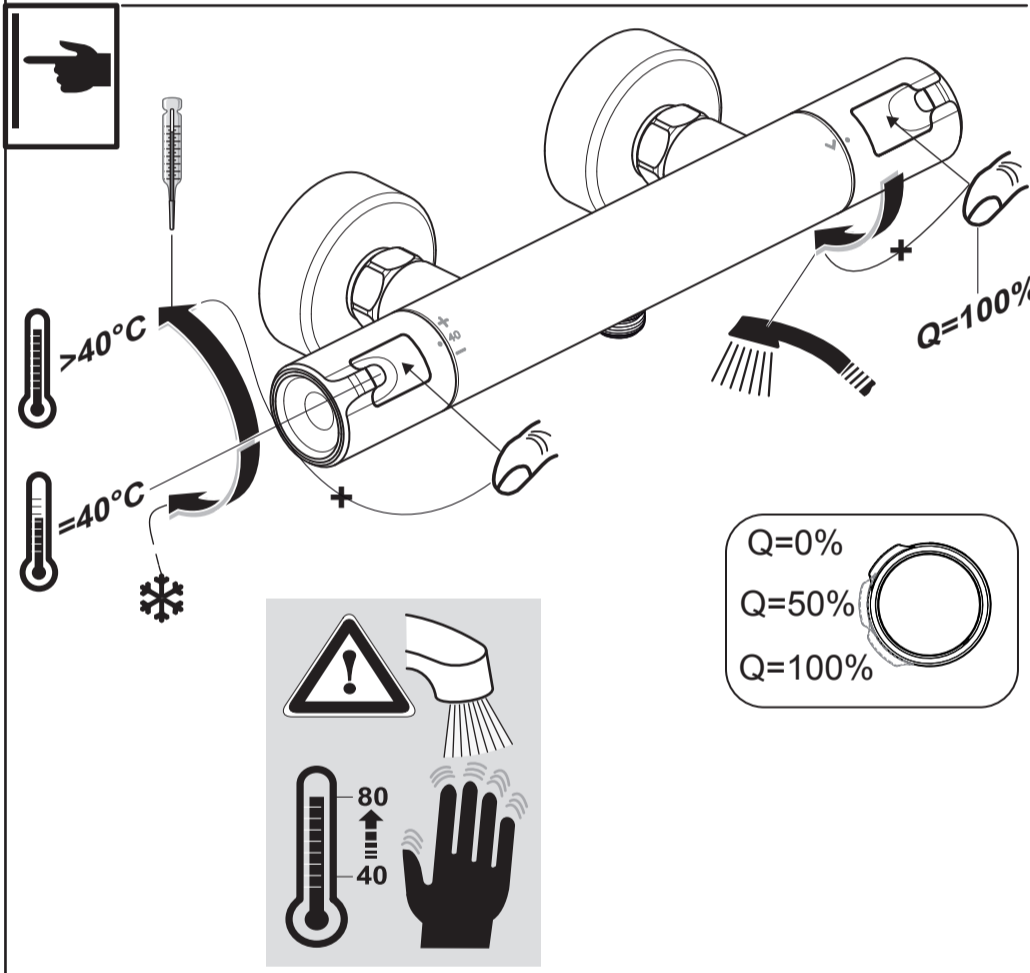

<https://www.idealstandard.com>

	P	bar		MAX. 10		5			Q	(3 bar)
	T	°C		MAX. 80		65			l/min	8