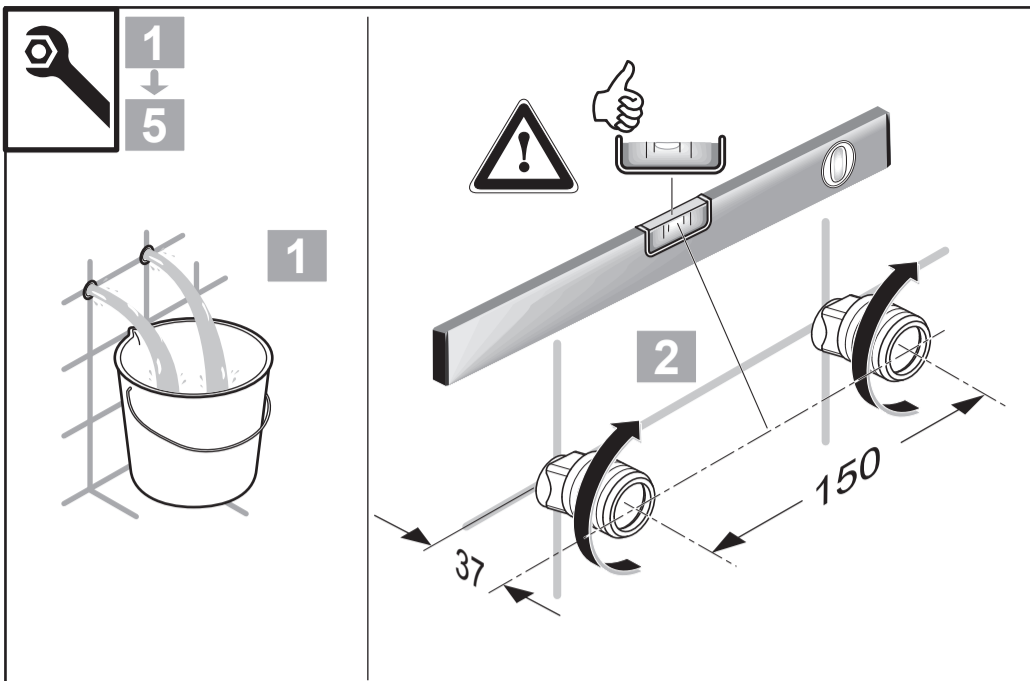

<https://www.idealstandard.com>

	P	bar		MAX. 10		5			Q	(3 bar)
	T	°C		MAX. 80		65			l/min	8