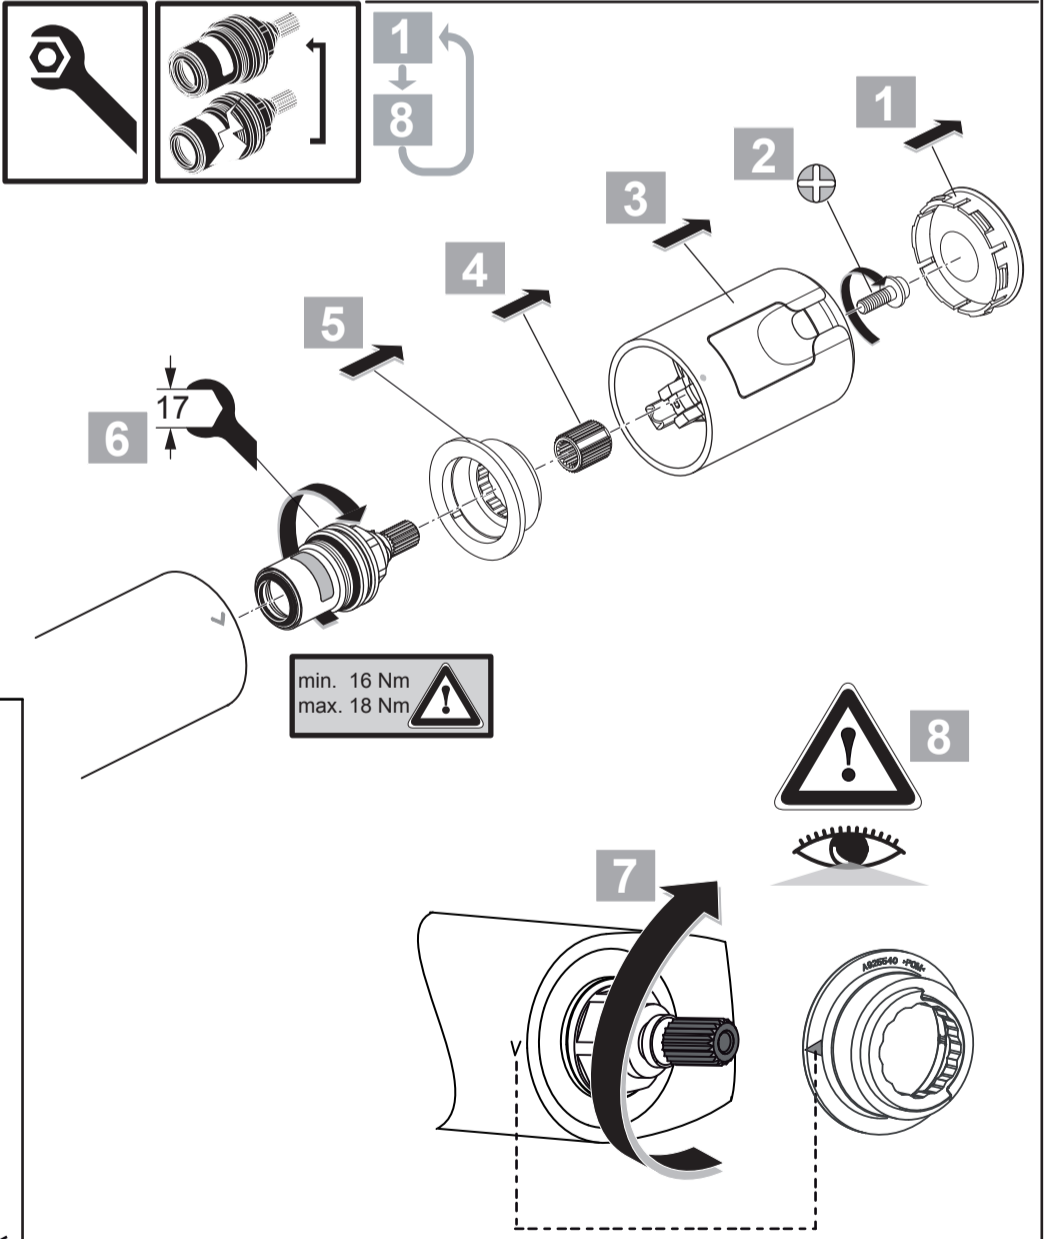

<https://www.idealstandard.com>

	P	bar		MAX. 10		5			Q	(3 bar)
	T	°C		MAX. 80		65			l/min	8