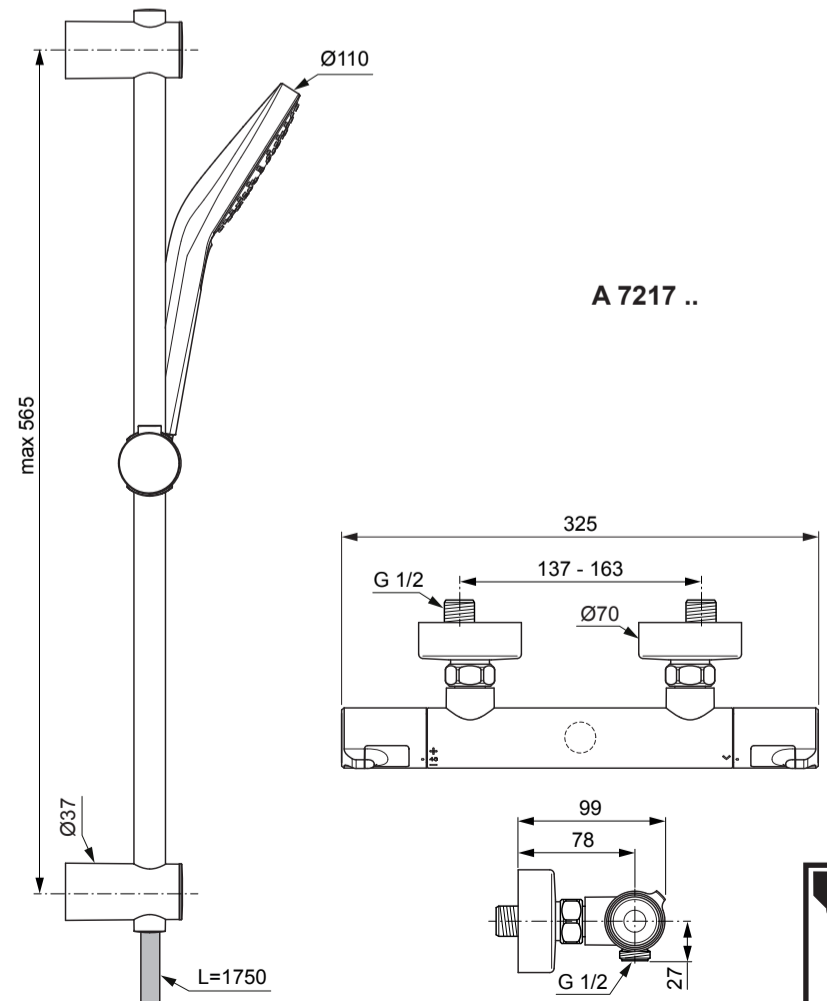

A 7217 ..

Ideal Standard International NV
Corporate Village – Gent Building
Da Vincilaan 2
1935 Zaventem
Belgium

<https://www.idealstandard.com>