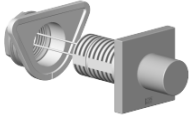

Control element for concealed mounting 140 x 95 x 90 mm - Cyprum

SPARE PARTS

04 20 97 059 00

	Cyprum	04 20 97 059 00-49
	Chrome	04 20 97 059 00-00
	Brushed Platinum	04 20 97 059 00-06
	Platinum	04 20 97 059 00-08
	Brushed Durabronze (23kt Gold)	04 20 97 059 00-28
	Brushed Dark Platinum	04 20 97 059 00-99

Control element for concealed mounting 140 x 95 x 90 mm - Cyprum

SPARE PARTS

04 20 97 059 00

Control element for concealed mounting 140 x 95 x 90 mm - Cyprum

SPARE PARTS

04 20 97 059 00

04 20 97 059 00

Parts for other finishes can be found here: [Chrome](#)

Spare parts list

No.	Item Number	Name	Quantity used	Delivery time
3	90 27 98 027 00-49	Rosette Set DB logo 60 x 60 x 9 mm - Cyprum	1.00	-
Spare part can no longer be ordered, please order the replacement item				
2	90 12 12 002 00 90	Fixing cap white Ø 15 x 12 mm -	1.00	14
4	04 23 10 044 02 90	Mounting with seals M34 x 1 -	1.00	14
1	04 28 10 155 00-49	Handle Ø 29 x 29 mm - Cyprum	1.00	-
Spare part can no longer be ordered, please order the replacement item				