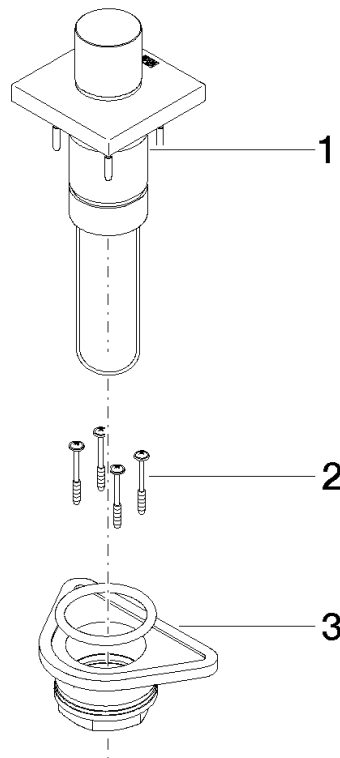

Control element for concealed mounting 140 x 95 x 90 mm - Cyprum

SPARE PARTS

04 20 97 059 00

	Cyprum	04 20 97 059 00-49
	Chrome	04 20 97 059 00-00
	Brushed Platinum	04 20 97 059 00-06
	Platinum	04 20 97 059 00-08
	Brushed Durabronze (23kt Gold)	04 20 97 059 00-28
	Brushed Dark Platinum	04 20 97 059 00-99

Control element for concealed mounting 140 x 95 x 90 mm - Cyprum

SPARE PARTS

04 20 97 059 00

Control element for concealed mounting 140 x 95 x 90 mm - Cyprum

SPARE PARTS

04 20 97 059 00

04 20 97 059 00

Parts for other finishes can be found here: [Chrome](#)

Spare parts list

No.	Item Number	Name	Quantity used	Delivery time
3	90 27 98 027 00-49	Rosette Set DB logo 60 x 60 x 9 mm - Cyprum	1.00	-
Spare part can no longer be ordered, please order the replacement item				
2	90 12 12 002 00 90	Fixing cap white Ø 15 x 12 mm -	1.00	14
4	04 23 10 044 02 90	Mounting with seals M34 x 1 -	1.00	14
1	04 28 10 155 00-49	Handle Ø 29 x 29 mm - Cyprum	1.00	-
Spare part can no longer be ordered, please order the replacement item				