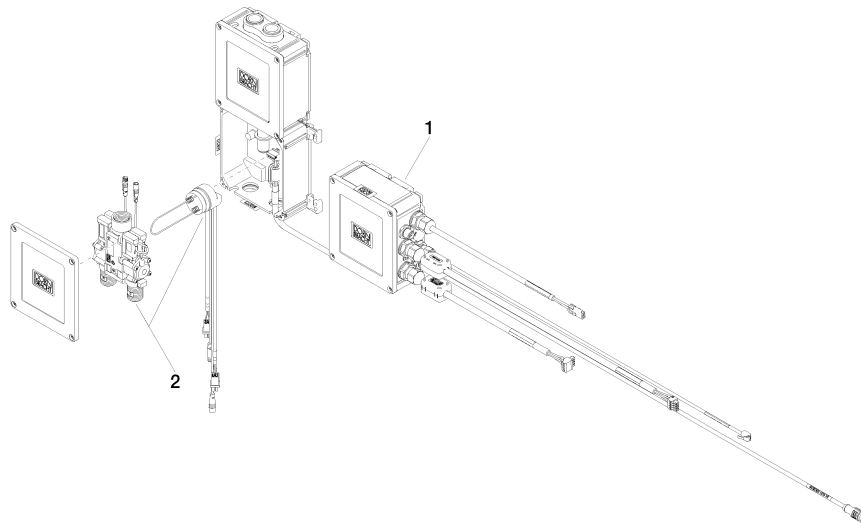

90 11 11 059 00 90

eSET Control unit System box eSET bath -

SPARE PARTS

90 11 11 059 00 90

eSET Control unit System box eSET bath -

SPARE PARTS

90 11 11 059 00 90

90 11 11 059 00 90

Spare parts list

No.	Item Number	Name	Quantity used	Delivery time
1	90 11 11 081 03 90	system box for bath eSET System box -	1.00	14
2	90 30 50 088 02 90	eVALVE Conversion kit for normal flow with controller + diverter electronics Surface-mounted 85 x 41 x 167 mm -	1.00	14