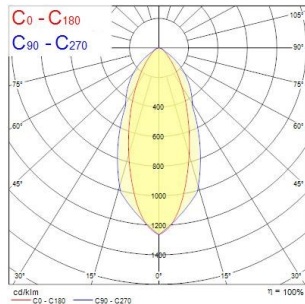

Start Spot IP44 3-CCT

Start Spot 550lm 3CCT DIM IP44 WH
0005509

Product features

- Integrated LED recessed spotlight, vertical tilt 30°, phase dimmable, 3 CCT 2700K-3000K-4000K, 38° degree beam angle, polycarbonate white body, IP44 from the front, IK03, loop-in/loop-out terminals for fast wiring, 87mm bezel diameter, 68-74mm cutout, clear lens. Additional silver or black bezel can be ordered as accessory.

PRODUCT OVERVIEW

Product name	Start Spot 550lm 3CCT DIM IP44 WH
Technology	LED
Cap/Base	N/A
Housing	PC Polycarbonate
Mount	Ceiling recessed mounting
General application	Hospitality, Residential & Consumer, Retail
ETIM Class	EC001744
E-number FI	4278483
Warranty	3 years
Fixture luminous flux (lm)	550
Luminous flux (lm)	550
Luminaire efficacy (lm/W)	100
Light colour	Neutral White
CRI (Ra)	80
Colour Variation Initial (SDCM)	SDCM6
Beam Angle (°)	38
Photobiological Risk Group	RG1
Total power consumption (W)	5.5
Electrical protection	Class II
Control gear type	LED driver constant current
Dimmable	Yes
Dimming method	Mains: leading / trailing edge
LED Flickering Rate	Low (6% - 20%)
Housing colour	RAL 9003 - Signal white
IP rating	IP44/20
IK rating	IK03
Product EAN number	5410288055091

PHOTOMETRY

Start Spot IP44 3-CCT Start Spot 550lm 3CCT DIM IP44 WH 0005509

TECHNICAL DRAWINGS