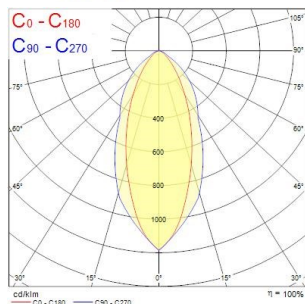

Start Spot IP44 3-CCT

Start Spot 550lm 3CCT DIM IP44 WH
0005509

Product features

- Integrated LED recessed spotlight, vertical tilt 30°, phase dimmable, 3 CCT 2700K-3000K-4000K, 38° degree beam angle, polycarbonate white body, IP44 from the front, IK03, loop-in/loop-out terminals for fast wiring, 87mm bezel diameter, 68-74mm cutout, clear lens. Additional silver or black bezel can be ordered as accessory.

PRODUCT OVERVIEW

Product name	Start Spot 550lm 3CCT DIM IP44 WH
Technology	LED
Cap/Base	N/A
Housing	PC Polycarbonate
Mount	Ceiling recessed mounting
General application	Hospitality, Residential & Consumer, Retail
ETIM Class	EC001744
E-number FI	4278483
Warranty	3 years
Fixture luminous flux (lm)	550
Luminous flux (lm)	550
Luminaire efficacy (lm/W)	100
Light colour	Neutral White
CRI (Ra)	80
Colour Variation Initial (SDCM)	SDCM6
Beam Angle (°)	38
Photobiological Risk Group	RG1
Total power consumption (W)	5.5
Electrical protection	Class II
Control gear type	LED driver constant current
Dimmable	Yes
Dimming method	Mains: leading / trailing edge
LED Flickering Rate	Low (6% - 20%)
Housing colour	RAL 9003 - Signal white
IP rating	IP44/20
IK rating	IK03
Product EAN number	5410288055091

PHOTOMETRY

Start Spot IP44 3-CCT Start Spot 550lm 3CCT DIM IP44 WH 0005509

TECHNICAL DRAWINGS