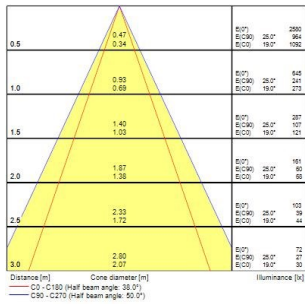

Start Spot IP44 3-CCT

Start Spot 550lm 3CCT DIM IP44 WH
0005509

Product features

- Integrated LED recessed spotlight, vertical tilt 30°, phase dimmable, 3 CCT 2700K-3000K-4000K, 38° degree beam angle, polycarbonate white body, IP44 from the front, IK03, loop-in/loop-out terminals for fast wiring, 87mm bezel diameter, 68-74mm cutout, clear lens. Additional silver or black bezel can be ordered as accessory.

PRODUCT OVERVIEW

Product name	Start Spot 550lm 3CCT DIM IP44 WH
Technology	LED
Cap/Base	N/A
Housing	PC Polycarbonate
Mount	Ceiling recessed mounting
General application	Hospitality, Residential & Consumer, Retail
ETIM Class	EC001744
E-number FI	4278483
Warranty	3 years
Fixture luminous flux (lm)	550
Luminous flux (lm)	550
Luminaire efficacy (lm/W)	100
Light colour	Neutral White
CRI (Ra)	80
Colour Variation Initial (SDCM)	SDCM6
Beam Angle (°)	38
Photobiological Risk Group	RG1
Total power consumption (W)	5.5
Electrical protection	Class II
Control gear type	LED driver constant current
Dimmable	Yes
Dimming method	Mains: leading / trailing edge
LED Flickering Rate	Low (6% - 20%)
Housing colour	RAL 9003 - Signal white
IP rating	IP44/20
IK rating	IK03
Product EAN number	5410288055091

PHOTOMETRY

Start Spot IP44 3-CCT Start Spot 550lm 3CCT DIM IP44 WH 0005509

TECHNICAL DRAWINGS