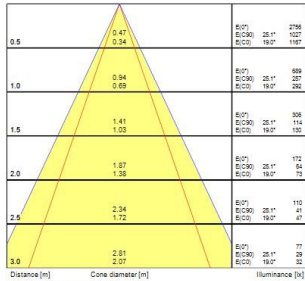

Start Spot IP44 3-CCT Start Spot 550lm 3CCT DIM IP44 WH 0005509