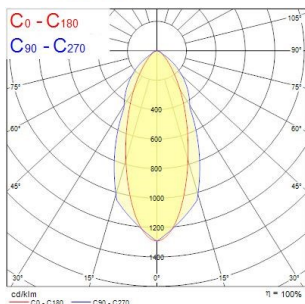

Start Spot IP44 3-CCT

Start Spot 550lm 3CCT DIM IP44 WH
0005509

Product features

- Integrated LED recessed spotlight, vertical tilt 30°, phase dimmable, 3 CCT 2700K-3000K-4000K, 38° degree beam angle, polycarbonate white body, IP44 from the front, IK03, loop-in/loop-out terminals for fast wiring, 87mm bezel diameter, 68-74mm cutout, clear lens. Additional silver or black bezel can be ordered as accessory.

PRODUCT OVERVIEW

Product name	Start Spot 550lm 3CCT DIM IP44 WH
Technology	LED
Cap/Base	N/A
Housing	PC Polycarbonate
Mount	Ceiling recessed mounting
General application	Hospitality, Residential & Consumer, Retail
ETIM Class	EC001744
E-number FI	4278483
Warranty	3 years
Fixture luminous flux (lm)	550
Luminous flux (lm)	550
Luminaire efficacy (lm/W)	100
Light colour	Neutral White
CRI (Ra)	80
Colour Variation Initial (SDCM)	SDCM6
Beam Angle (°)	38
Photobiological Risk Group	RG1
Total power consumption (W)	5.5
Electrical protection	Class II
Control gear type	LED driver constant current
Dimmable	Yes
Dimming method	Mains: leading / trailing edge
LED Flickering Rate	Low (6% - 20%)
Housing colour	RAL 9003 - Signal white
IP rating	IP44/20
IK rating	IK03
Product EAN number	5410288055091

PHOTOMETRY

Start Spot IP44 3-CCT Start Spot 550lm 3CCT DIM IP44 WH 0005509

TECHNICAL DRAWINGS