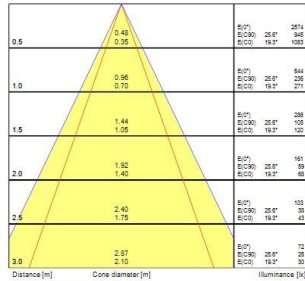

Start Spot IP44 3-CCT Start Spot 550lm 3CCT DIM IP44 WH 0005509