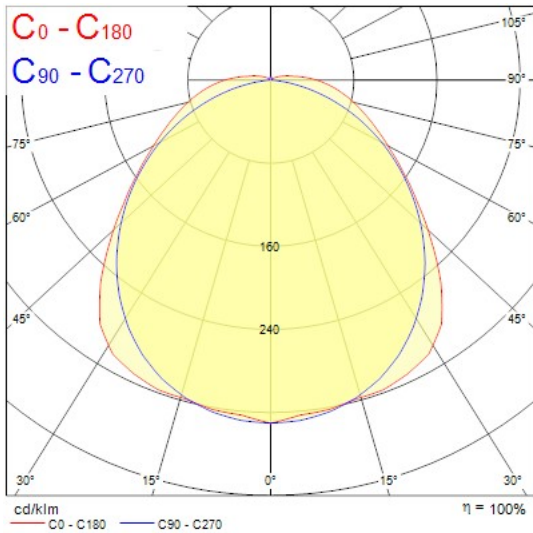

RESISTO 1200 HE IP66 4800LM 840 EM 0010353

Total power consumption (W)	35
Electrical protection	Class I
Control gear type	LED driver constant current
Dimmable	No
Housing colour	Grey
IP rating	IP66
IK rating	IK08
Product EAN number	5410288103532
Warranty	5 years
Dimming method	N/A

Photometry