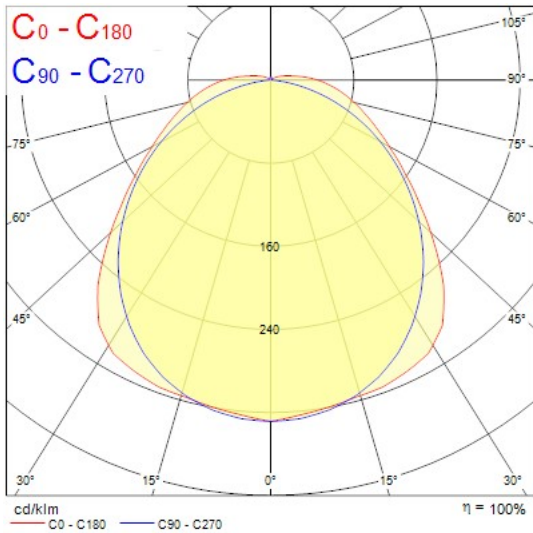

RESISTO 1200 HE IP66 2800LM 840 EM 0010352

Total power consumption (W)	22
Electrical protection	Class I
Control gear type	LED driver constant current
Dimmable	No
Housing colour	Grey
IP rating	IP66
IK rating	IK08
Product EAN number	5410288103525
Warranty	5 years
Dimming method	N/A

Photometry