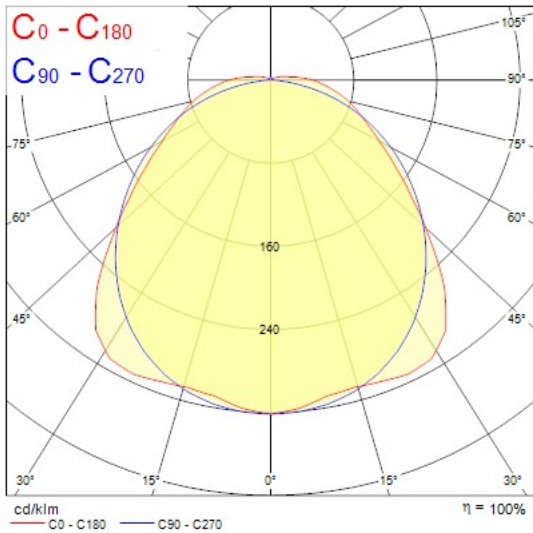

RESISTO 1500 HE IP66 4000LM 840 EM 0010351

Total power consumption (W)	29
Electrical protection	Class I
Control gear type	LED driver constant current
Dimmable	No
Housing colour	Grey
IP rating	IP66
IK rating	IK08
Product EAN number	5410288103518
Warranty	5 years
Dimming method	N/A

Photometry