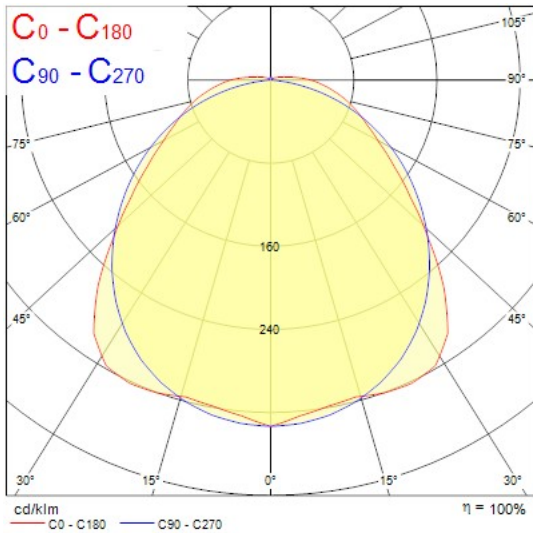

RESISTO 1500 HE IP66 7100LM 840 EM 0010350

Total power consumption (W)	50
Electrical protection	Class I
Control gear type	LED driver constant current
Dimmable	No
Housing colour	Grey
IP rating	IP66
IK rating	IK08
Product EAN number	5410288103501
Warranty	5 years
Dimming method	N/A

Photometry