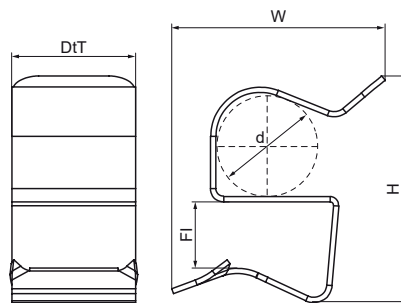

Walraven Britclips® PC Flange 8-12 mm

(J2006)

for flange

Features & benefits

- for quick fixing of cables
- suitable for indoor and outdoor use
- material: spring steel (type CS70)
- surface treatment: Delta-Tone 9000 (480 hours)

Product Number	Flange	Total Height	Total Width	Total Depth
Reference letter	Fl	H	W	DtT
Unit description	mm	mm	mm	mm
52021112	8-12	23	22	14
52021412	8-12	26	24	14
52021812	8-12	21	25	14
52022412	8-12	32	23	14
52023012	8-12	39	29	14